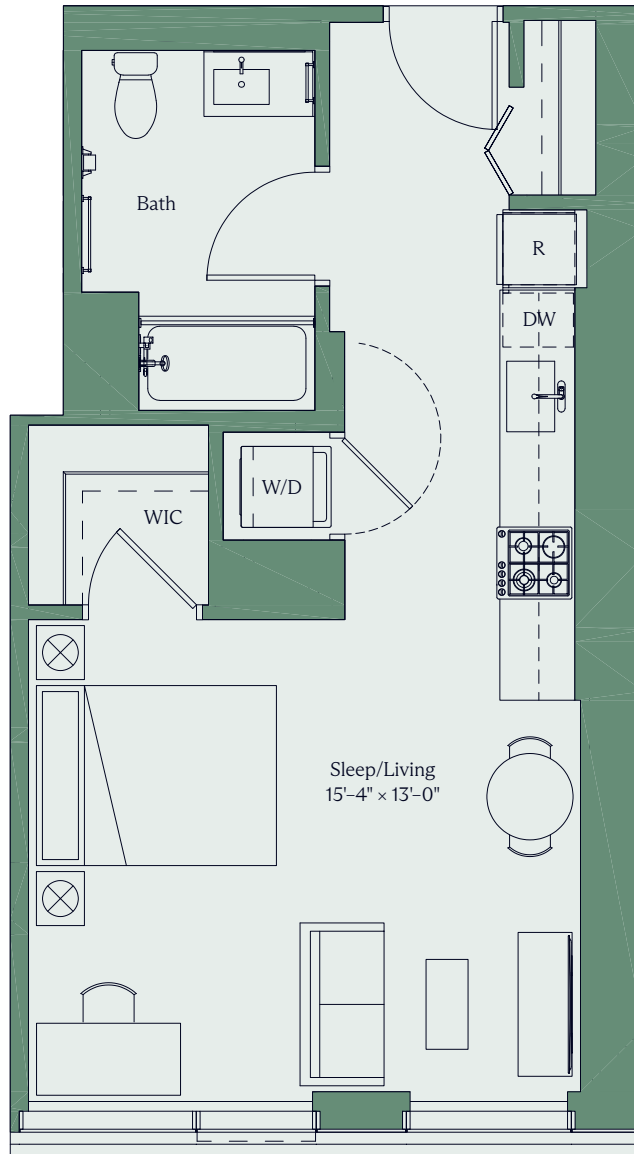

THE dylan

Unit 06A ADA Unit
Studio / 1 Bath / 512 SF

Floor plans and dimensions are for reference only. Layout of room sizes and finishes shall be as constructed. Accuracy of information including measurements is not guaranteed. All advertising, promotional materials, site plans and pricing information associated with the project and the units described herein (including, without limitation, to materials, finish selections and specifications), if any, are preliminary in nature and are subject to change without notice.