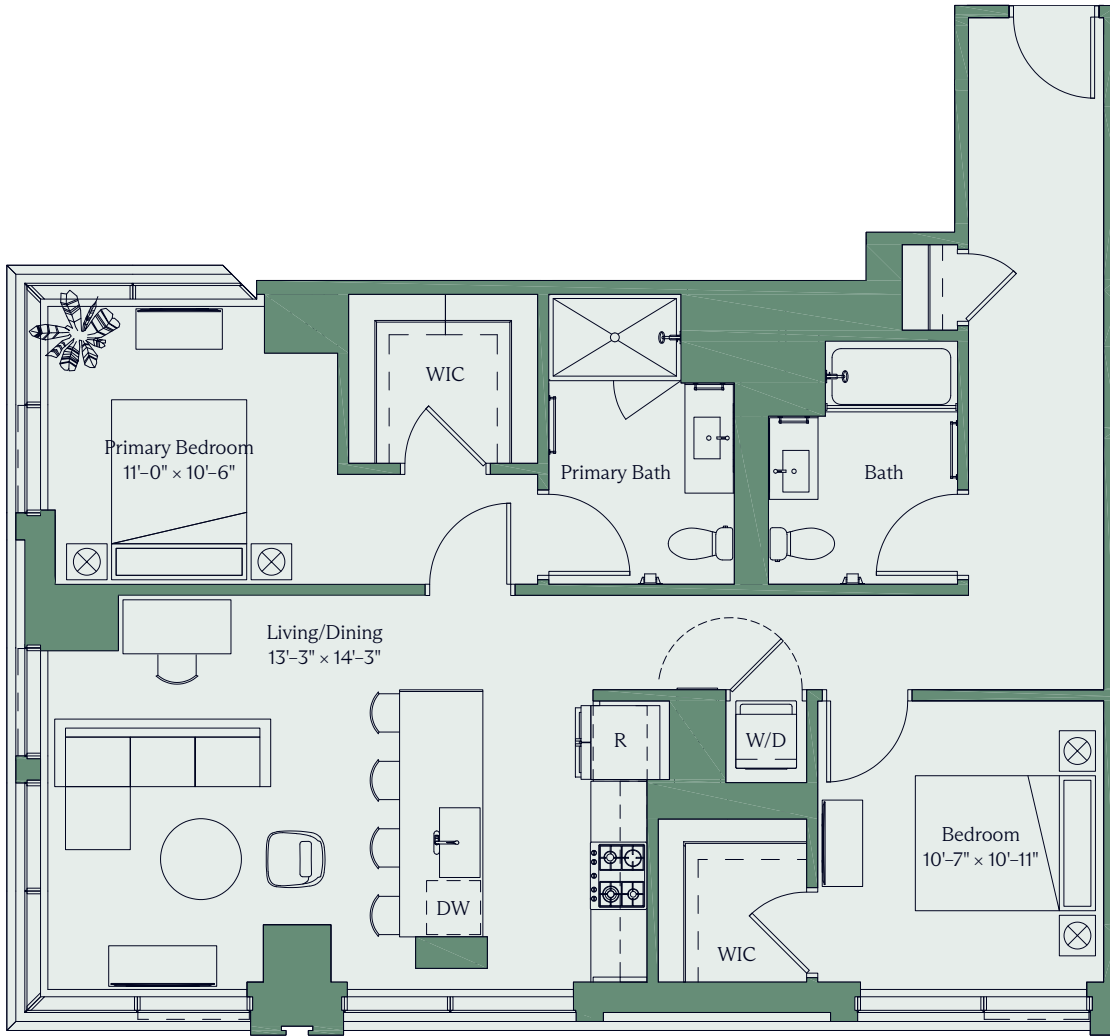

THE dylan

Unit 12A ADA Unit
2 Bed / 2 Bath / 1,144 SF

Floor plans and dimensions are for reference only. Layout of room sizes and finishes shall be as constructed. Accuracy of information including measurements is not guaranteed. All advertising, promotional materials, site plans and pricing information associated with the project and the units described herein (including, without limitation, to materials, finish selections and specifications), if any, are preliminary in nature and are subject to change without notice. ☑ 🏠 🌿 🌳