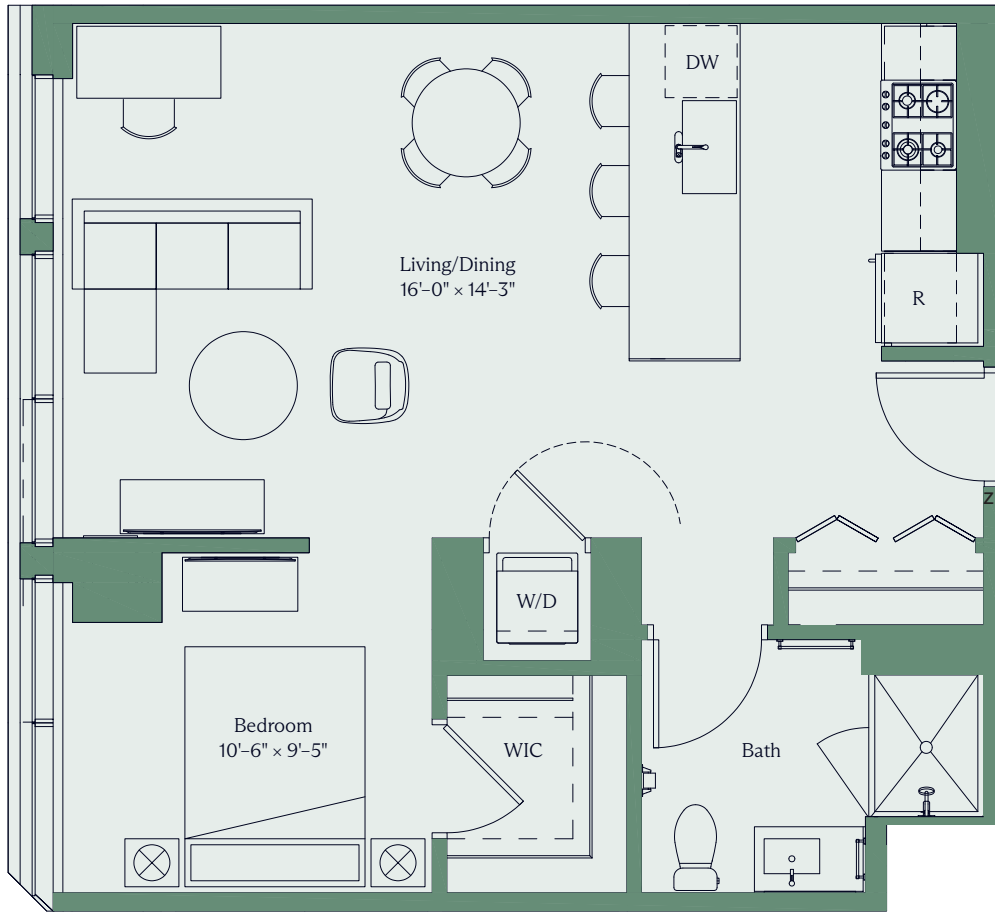

THE dylan

Unit 13

1 Bed 1 Bath 665 SF

Floor plans and dimensions are for reference only. Layout of room sizes and finishes shall be as constructed. Accuracy of information including measurements is not guaranteed. All advertising, promotional materials, site plans and pricing information associated with the project and the units described herein (including, without limitation, to materials, finish selections and specifications), if any, are preliminary in nature and are subject to change without notice. ☑ 🏠 🌿 🌳