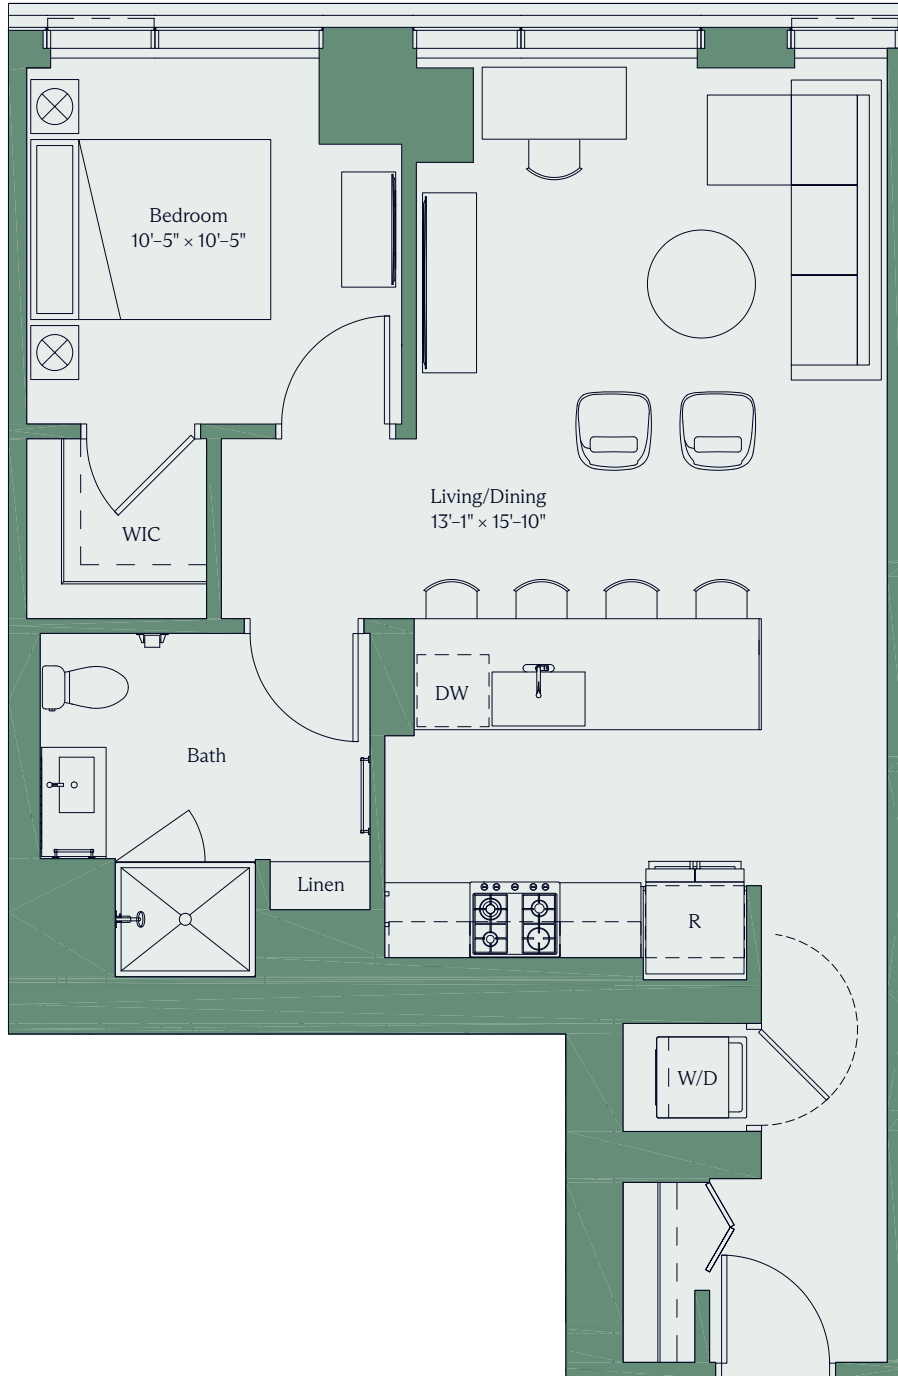

# THE dylan

Unit 605

1 Bed 1 Bath 764 SF

Morgan St.

N >

Floor plans and dimensions are for reference only. Layout of room sizes and finishes shall be as constructed. Accuracy of information including measurements is not guaranteed. All advertising, promotional materials, site plans and pricing information associated with the project and the units described herein (including, without limitation, to materials, finish selections and specifications), if any, are preliminary in nature and are subject to change without notice.