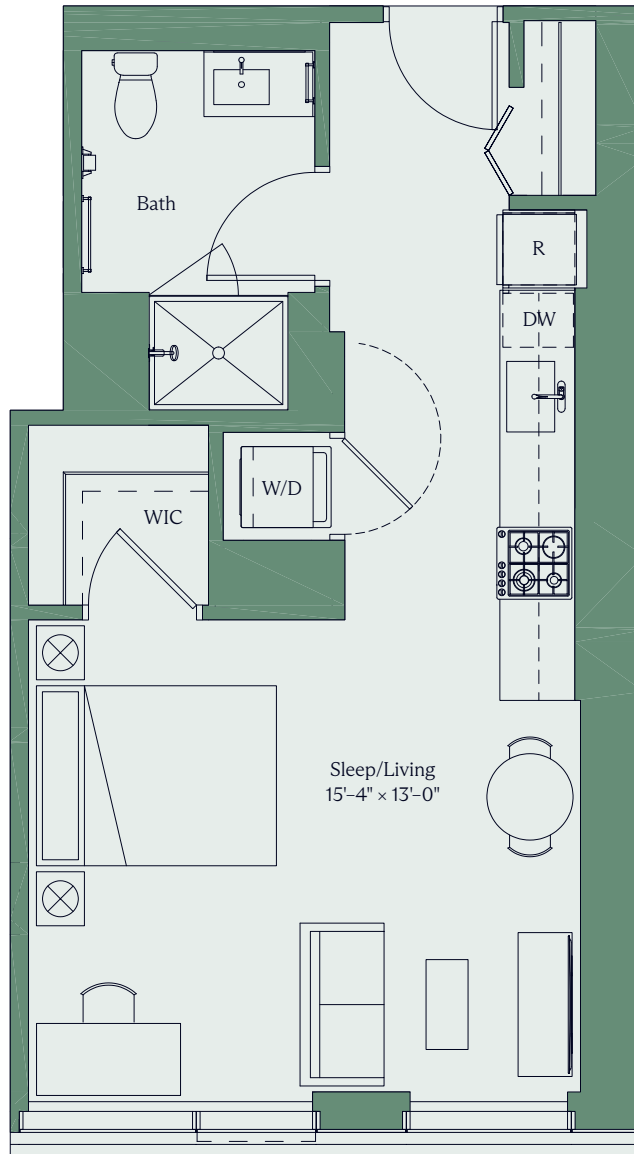

THE dylan

Unit 606
Studio 1 Bath 512 SF

Floor plans and dimensions are for reference only. Layout of room sizes and finishes shall be as constructed. Accuracy of information including measurements is not guaranteed. All advertising, promotional materials, site plans and pricing information associated with the project and the units described herein (including, without limitation, to materials, finish selections and specifications), if any, are preliminary in nature and are subject to change without notice.