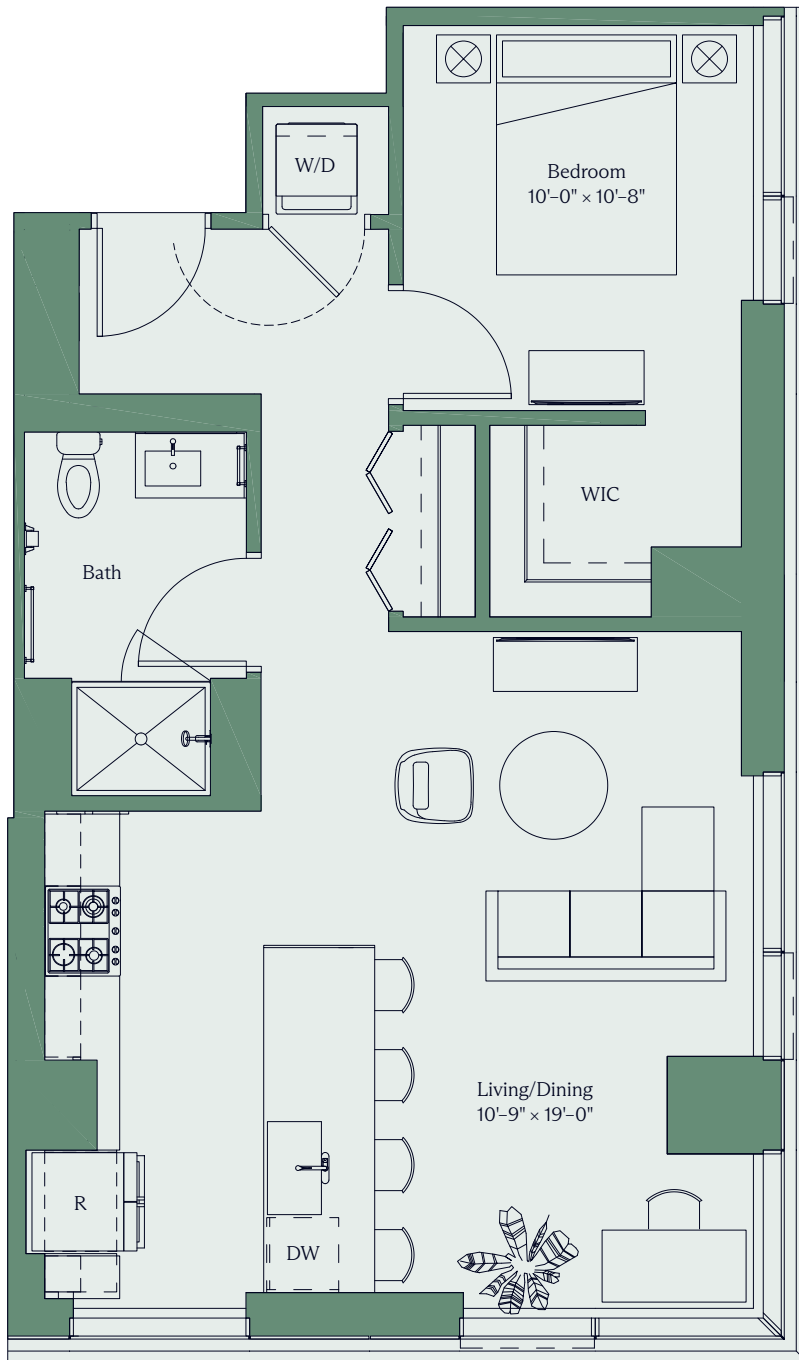

THE dylan

Unit 802

1 Bed 1 Bath 751 SF

Morgan St.

N >

Floor plans and dimensions are for reference only. Layout of room sizes and finishes shall be as constructed. Accuracy of information including measurements is not guaranteed. All advertising, promotional materials, site plans and pricing information associated with the project and the units described herein (including, without limitation, to materials, finish selections and specifications), if any, are preliminary in nature and are subject to change without notice.