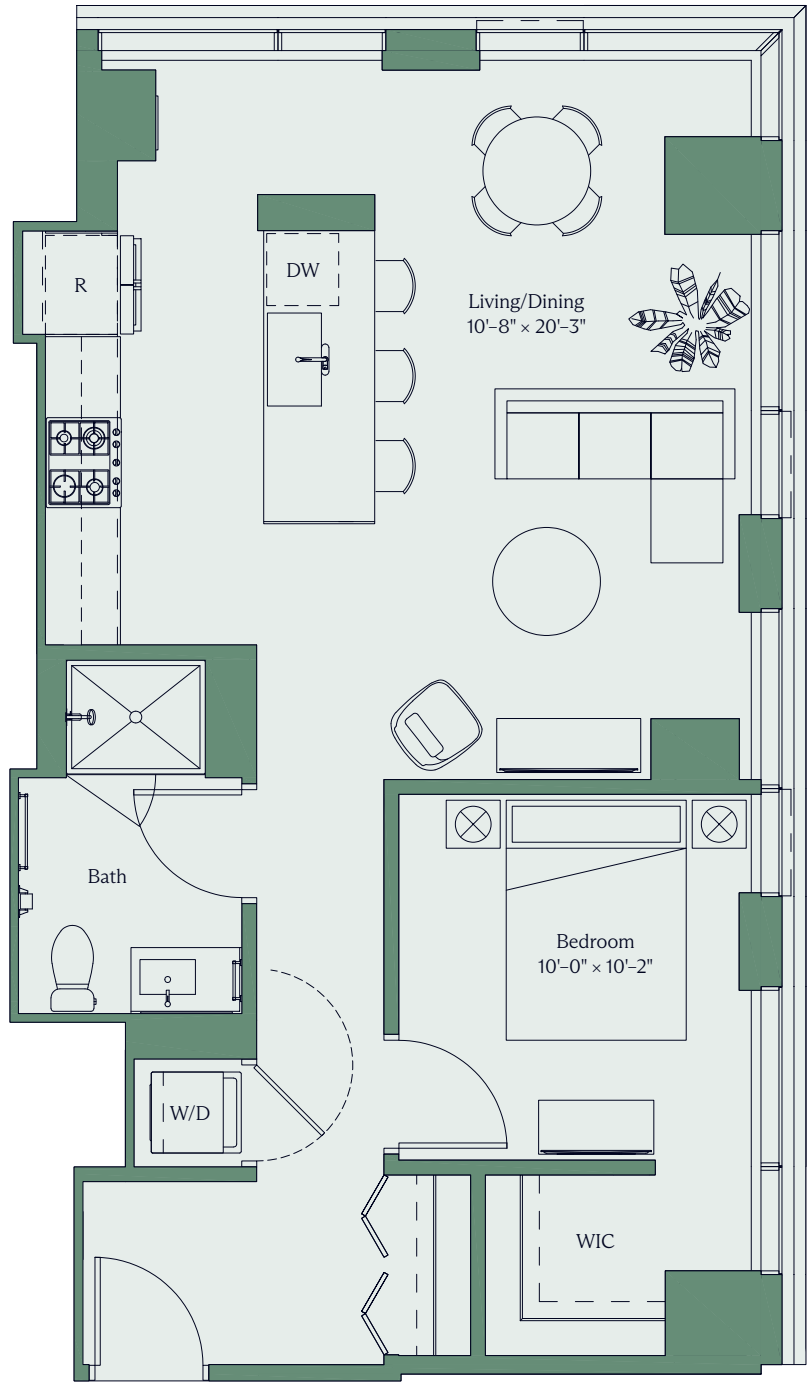

# THE dylan

## Unit 901

1 Bed 1 Bath 773 SF

Morgan St.

N >

Floor plans and dimensions are for reference only. Layout of room sizes and finishes shall be as constructed. Accuracy of information including measurements is not guaranteed. All advertising, promotional materials, site plans and pricing information associated with the project and the units described herein (including, without limitation, to materials, finish selections and specifications), if any, are preliminary in nature and are subject to change without notice.