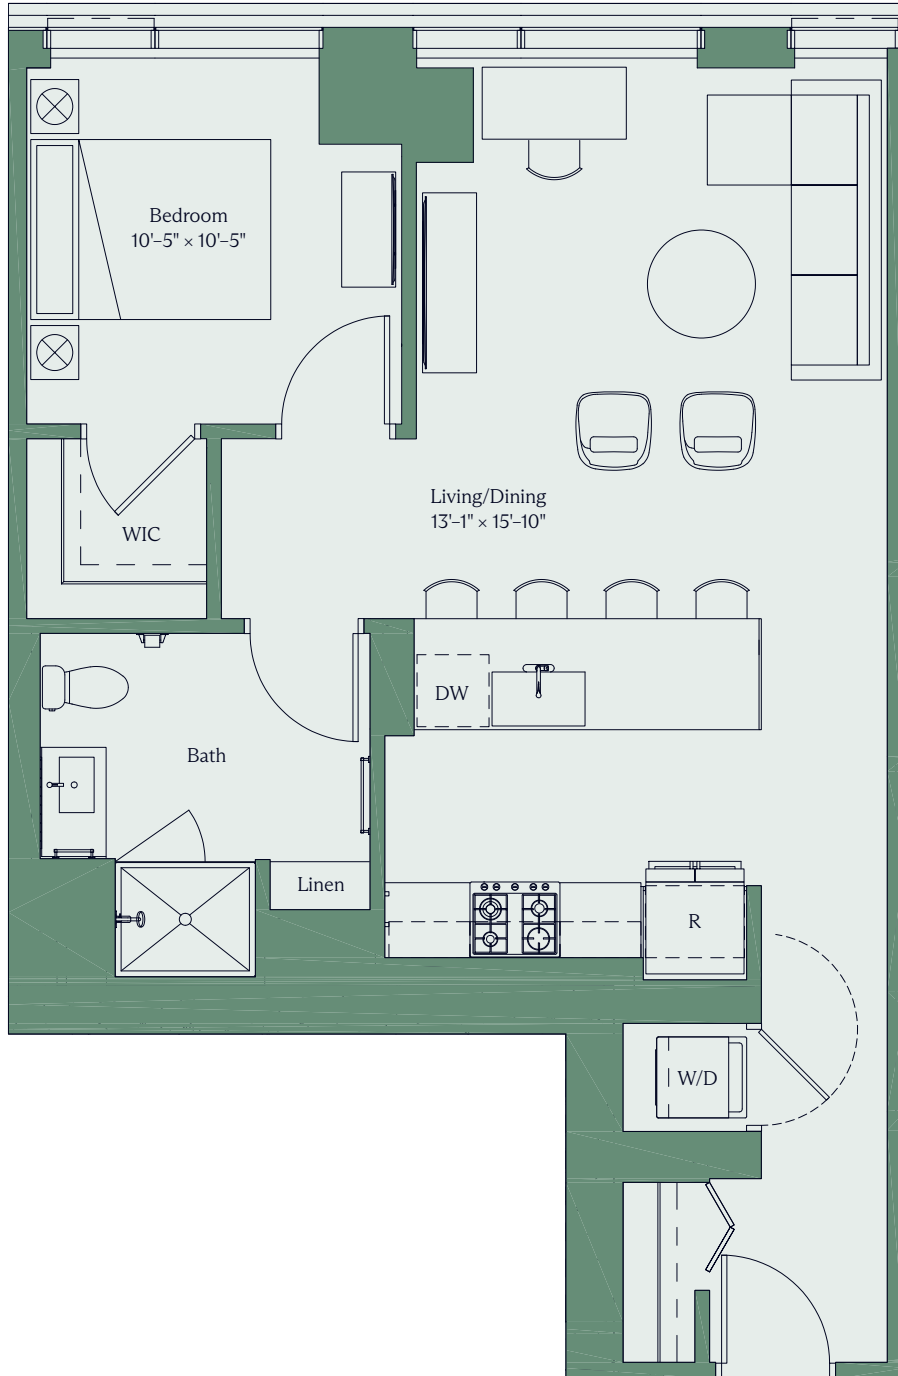

THE dylan

Unit 905

1 Bed 1 Bath 764 SF

Morgan St.

N >

Floor plans and dimensions are for reference only. Layout of room sizes and finishes shall be as constructed. Accuracy of information including measurements is not guaranteed. All advertising, promotional materials, site plans and pricing information associated with the project and the units described herein (including, without limitation, to materials, finish selections and specifications), if any, are preliminary in nature and are subject to change without notice.