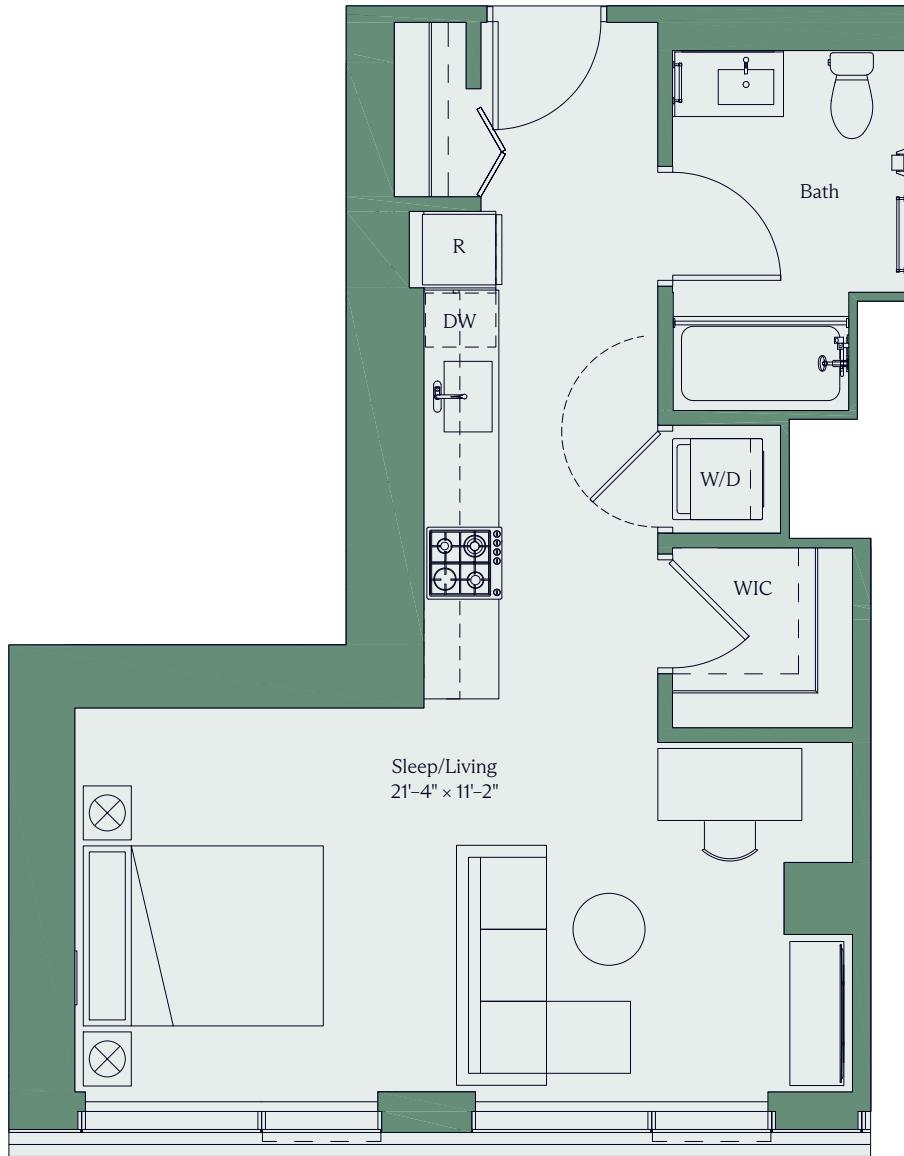

# THE dylan

Unit 908 ADA Unit  
Studio 1 Bath 568 SF

Floor plans and dimensions are for reference only. Layout of room sizes and finishes shall be as constructed. Accuracy of information including measurements is not guaranteed. All advertising, promotional materials, site plans and pricing information associated with the project and the units described herein (including, without limitation, to materials, finish selections and specifications), if any, are preliminary in nature and are subject to change without notice.