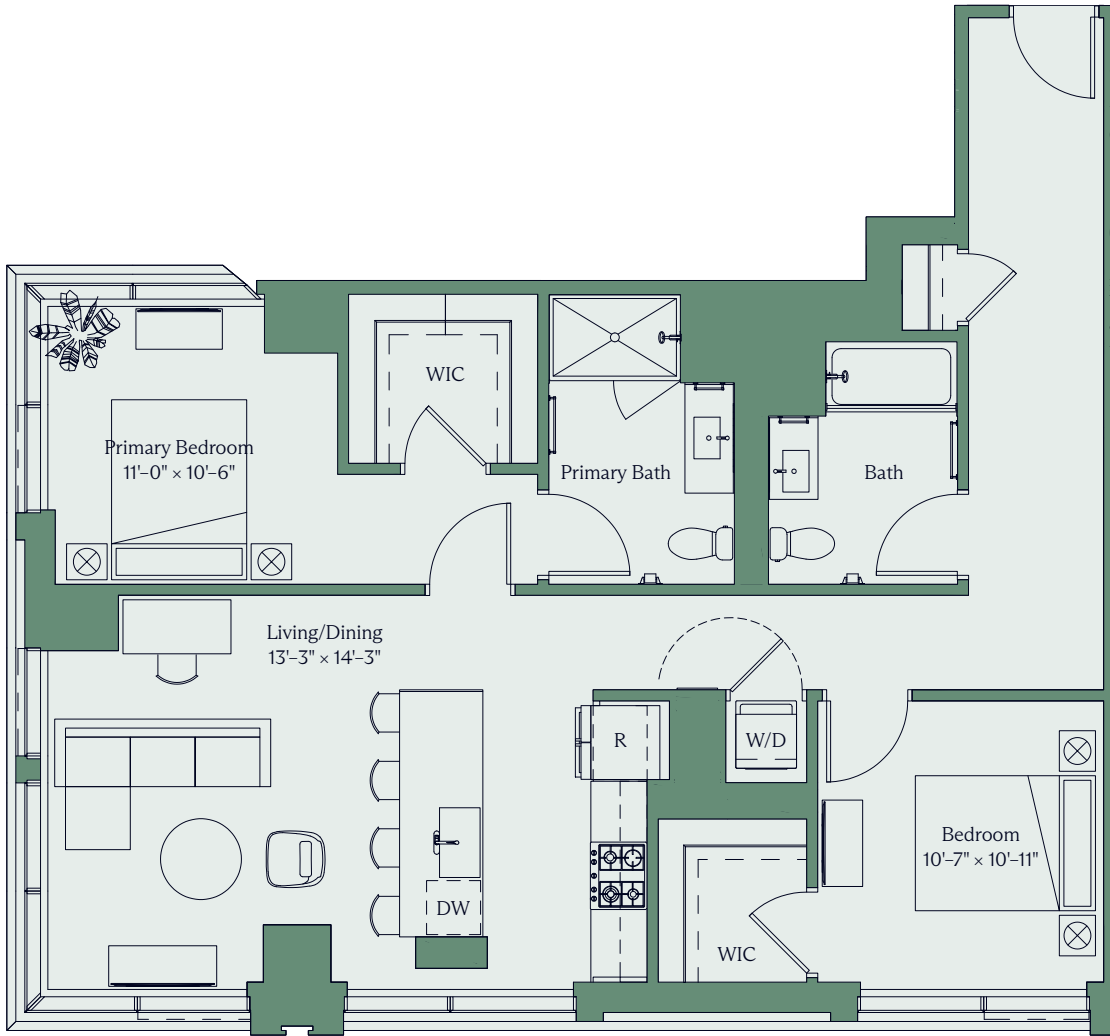

THE dylan

Unit 912

2 Bed 2 Bath 1,144 SF

Floor plans and dimensions are for reference only. Layout of room sizes and finishes shall be as constructed. Accuracy of information including measurements is not guaranteed. All advertising, promotional materials, site plans and pricing information associated with the project and the units described herein (including, without limitation, to materials, finish selections and specifications), if any, are preliminary in nature and are subject to change without notice.