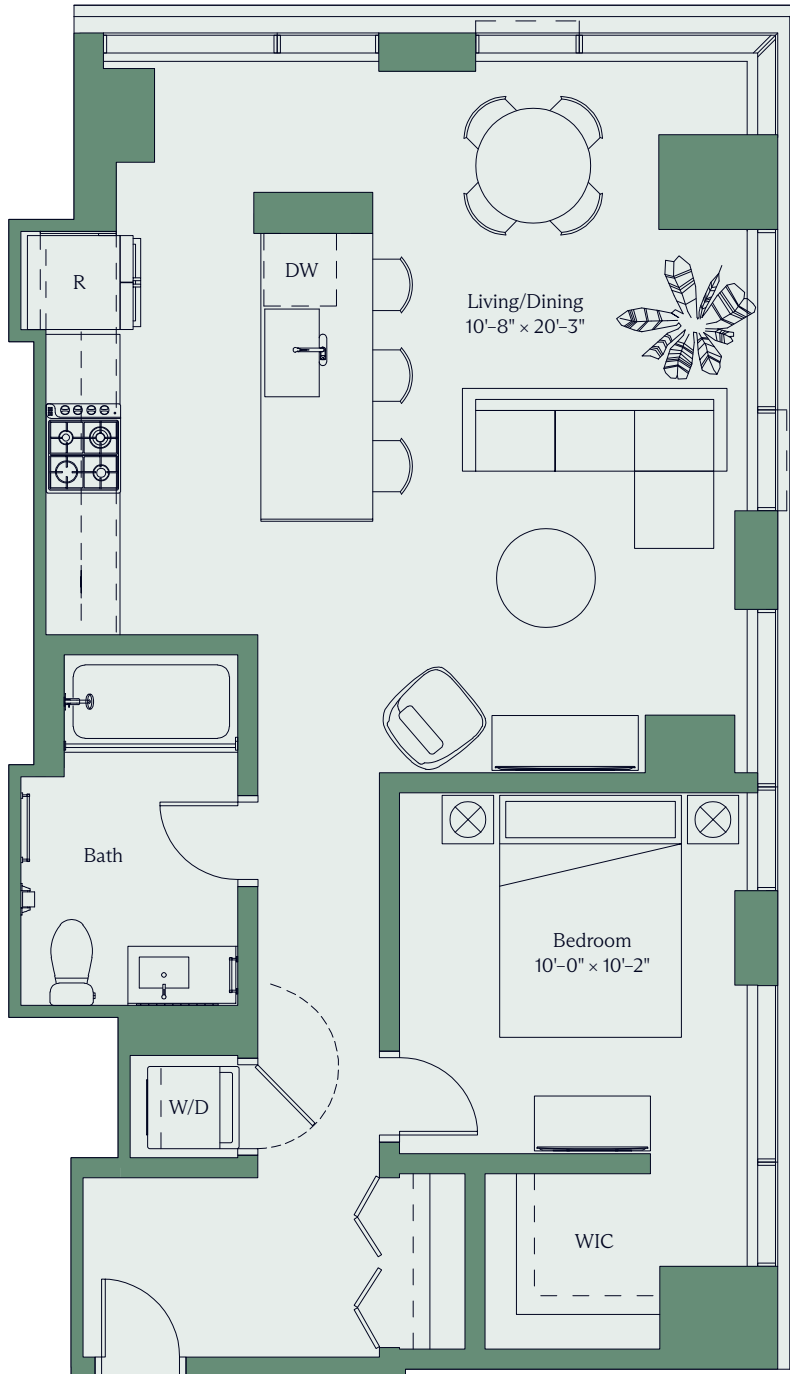

THE dylan

Unit 1001 ADA Unit
1 Bed 1 Bath 773 SF

Floor plans and dimensions are for reference only. Layout of room sizes and finishes shall be as constructed. Accuracy of information including measurements is not guaranteed. All advertising, promotional materials, site plans and pricing information associated with the project and the units described herein (including, without limitation, to materials, finish selections and specifications), if any, are preliminary in nature and are subject to change without notice. ☑ 🌿 🌳 🌲