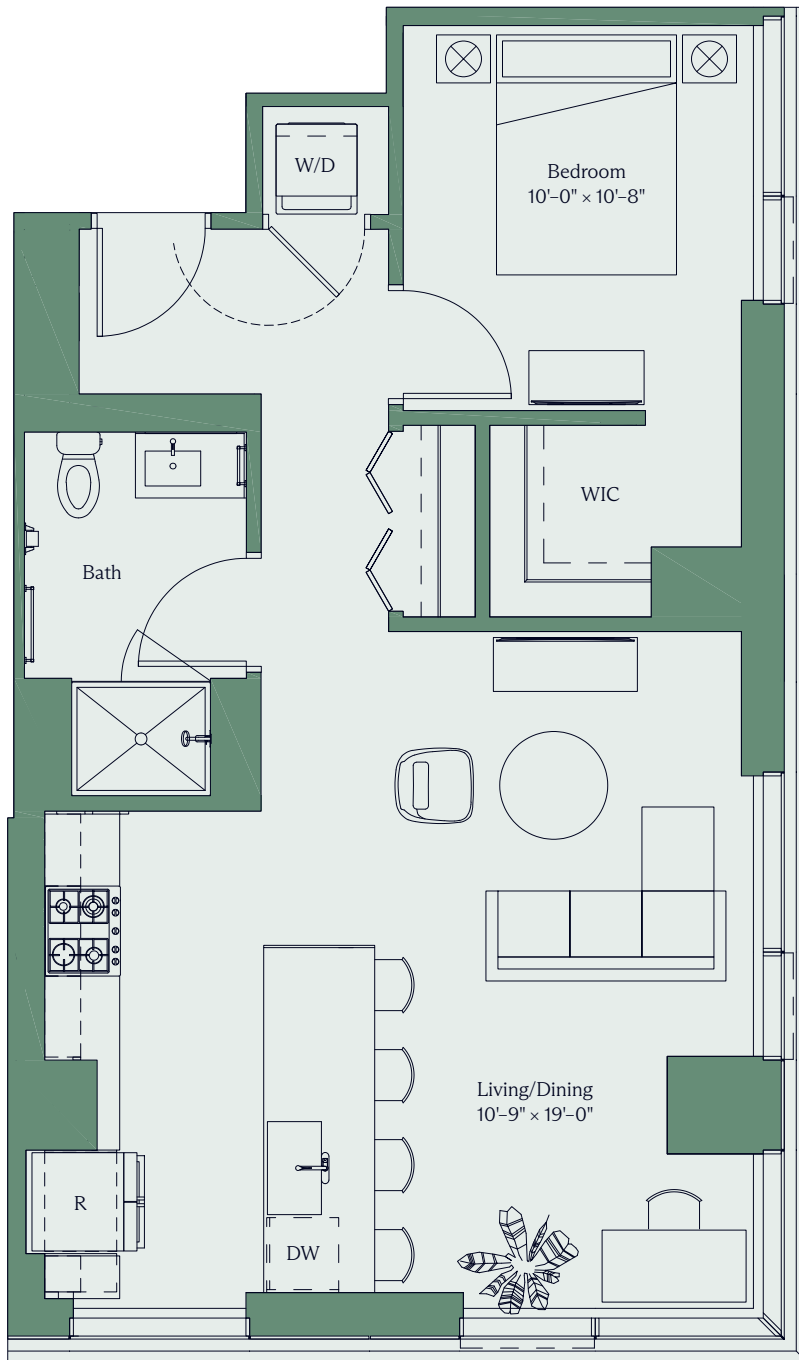

THE dylan

Unit 1002

1 Bed 1 Bath 751 SF

Morgan St.

N >

Floor plans and dimensions are for reference only. Layout of room sizes and finishes shall be as constructed. Accuracy of information including measurements is not guaranteed. All advertising, promotional materials, site plans and pricing information associated with the project and the units described herein (including, without limitation, to materials, finish selections and specifications), if any, are preliminary in nature and are subject to change without notice. 🏠 🌿 🌳 🌻