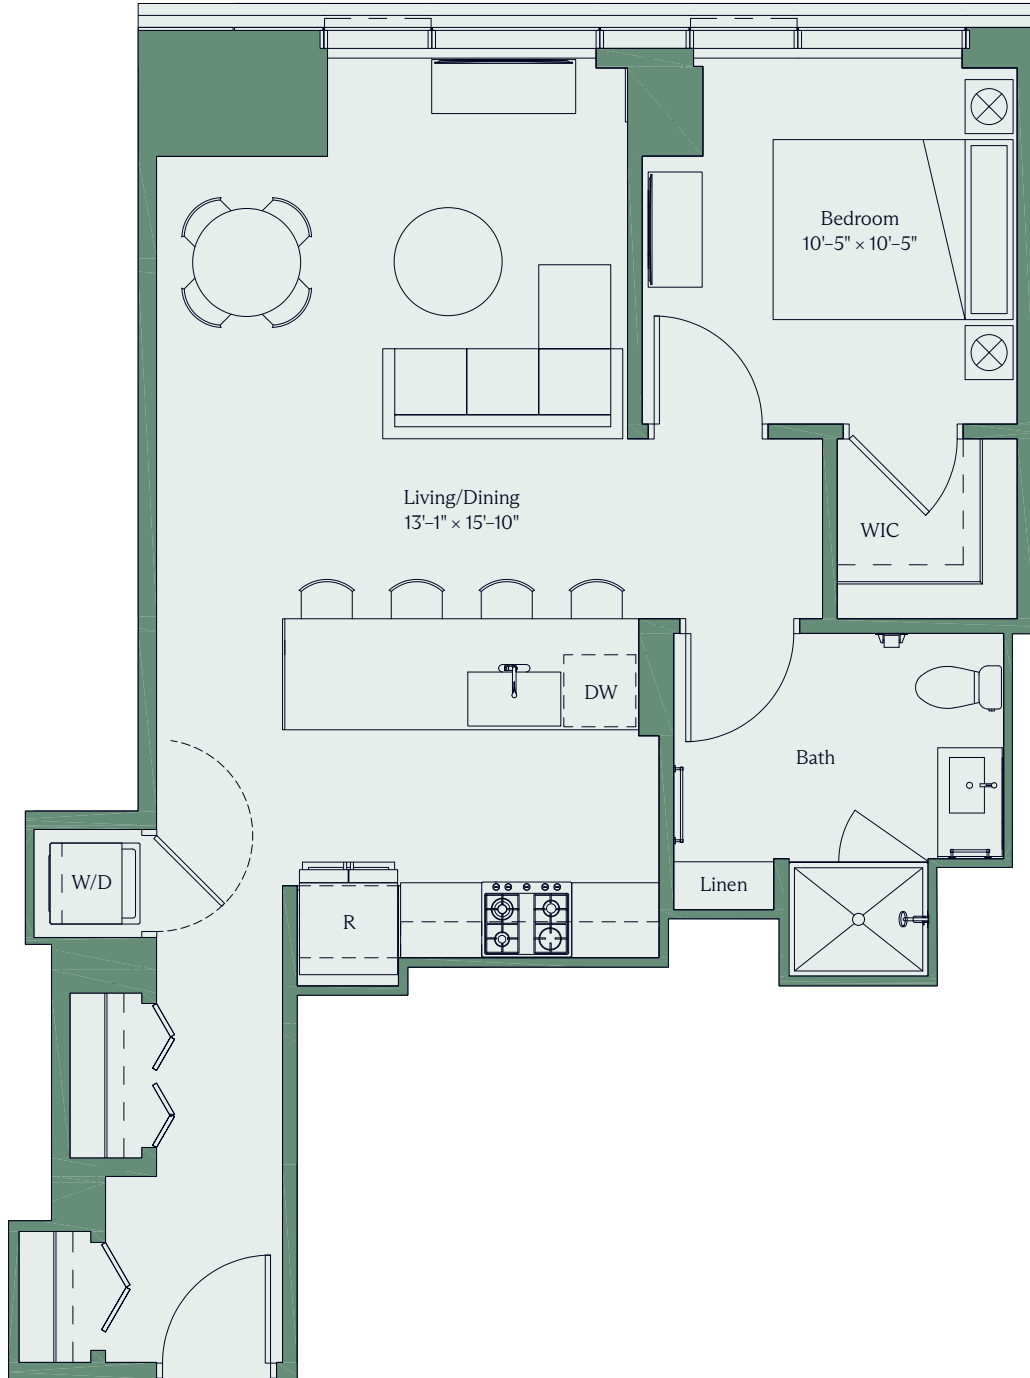

THE dylan

Unit 1007

1 Bed 1 Bath 739 SF

Floor plans and dimensions are for reference only. Layout of room sizes and finishes shall be as constructed. Accuracy of information including measurements is not guaranteed. All advertising, promotional materials, site plans and pricing information associated with the project and the units described herein (including, without limitation, to materials, finish selections and specifications), if any, are preliminary in nature and are subject to change without notice.