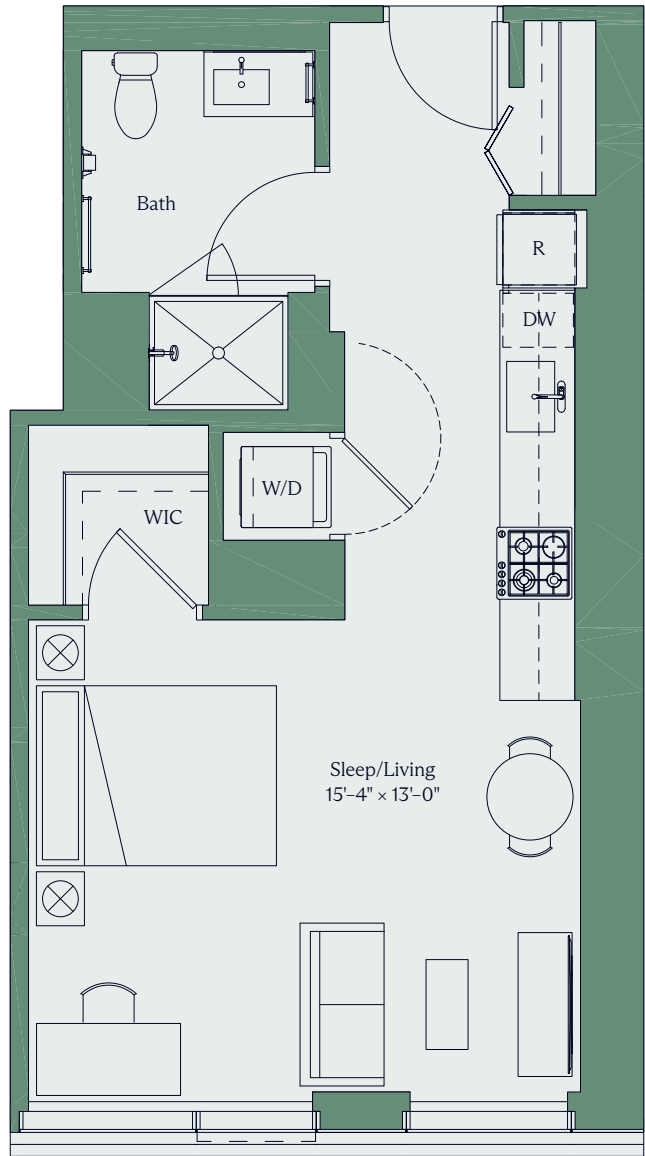

THE dylan

Unit 1106

Studio 1 Bath 512 SF

Floor plans and dimensions are for reference only. Layout of room sizes and finishes shall be as constructed. Accuracy of information including measurements is not guaranteed. All advertising, promotional materials, site plans and pricing information associated with the project and the units described herein (including, without limitation, to materials, finish selections and specifications), if any, are preliminary in nature and are subject to change without notice.