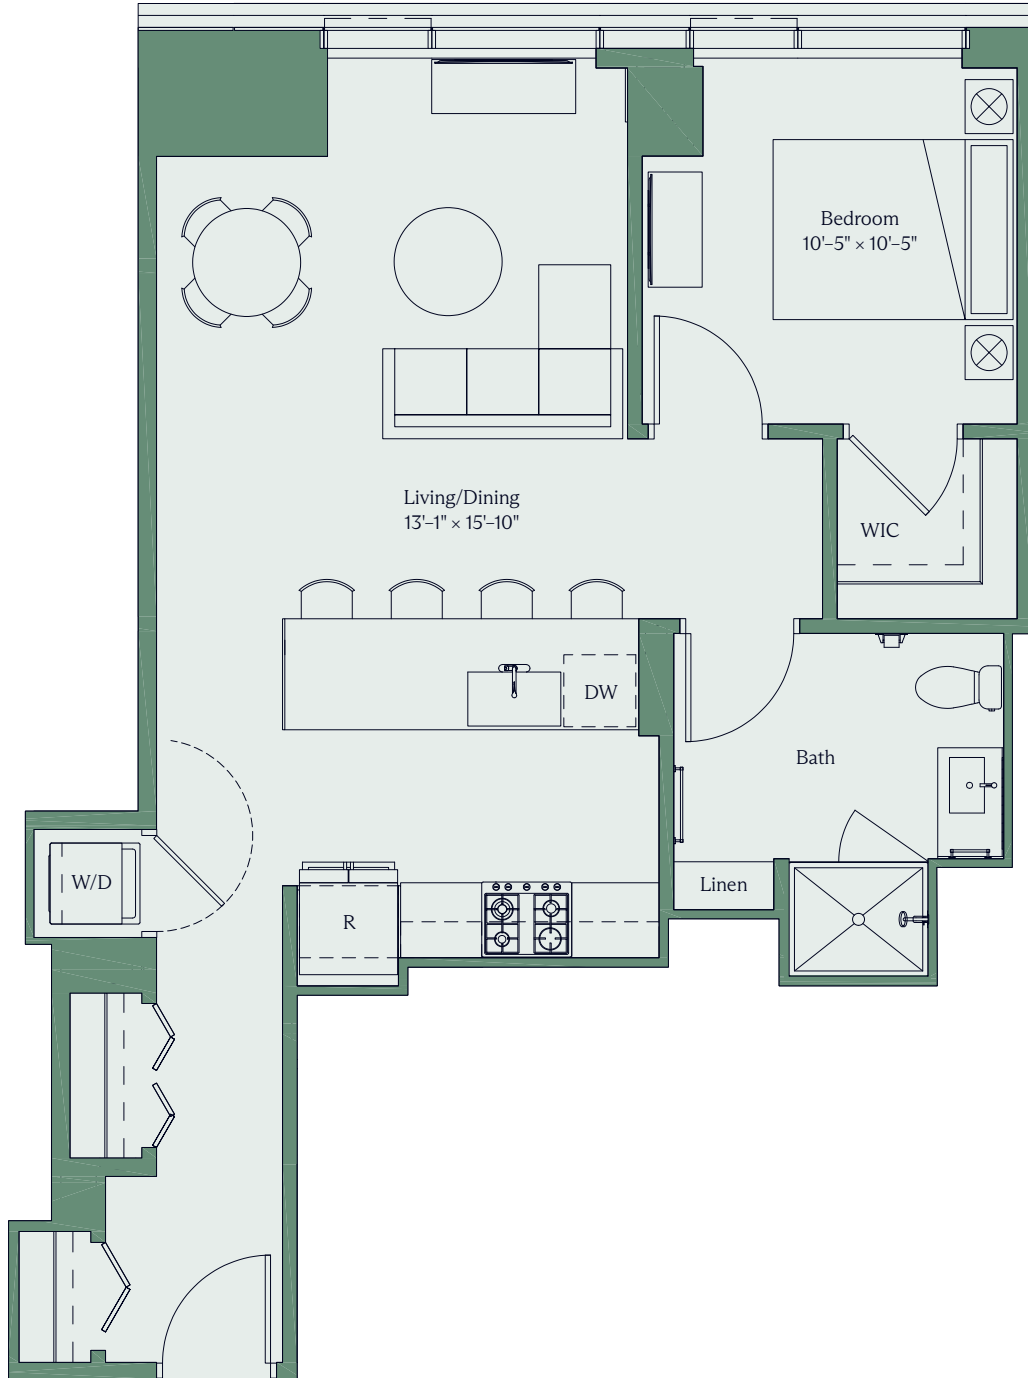

THE dylan

Unit 1107
1 Bed 1 Bath 739 SF

Floor plans and dimensions are for reference only. Layout of room sizes and finishes shall be as constructed. Accuracy of information including measurements is not guaranteed. All advertising, promotional materials, site plans and pricing information associated with the project and the units described herein (including, without limitation, to materials, finish selections and specifications), if any, are preliminary in nature and are subject to change without notice.