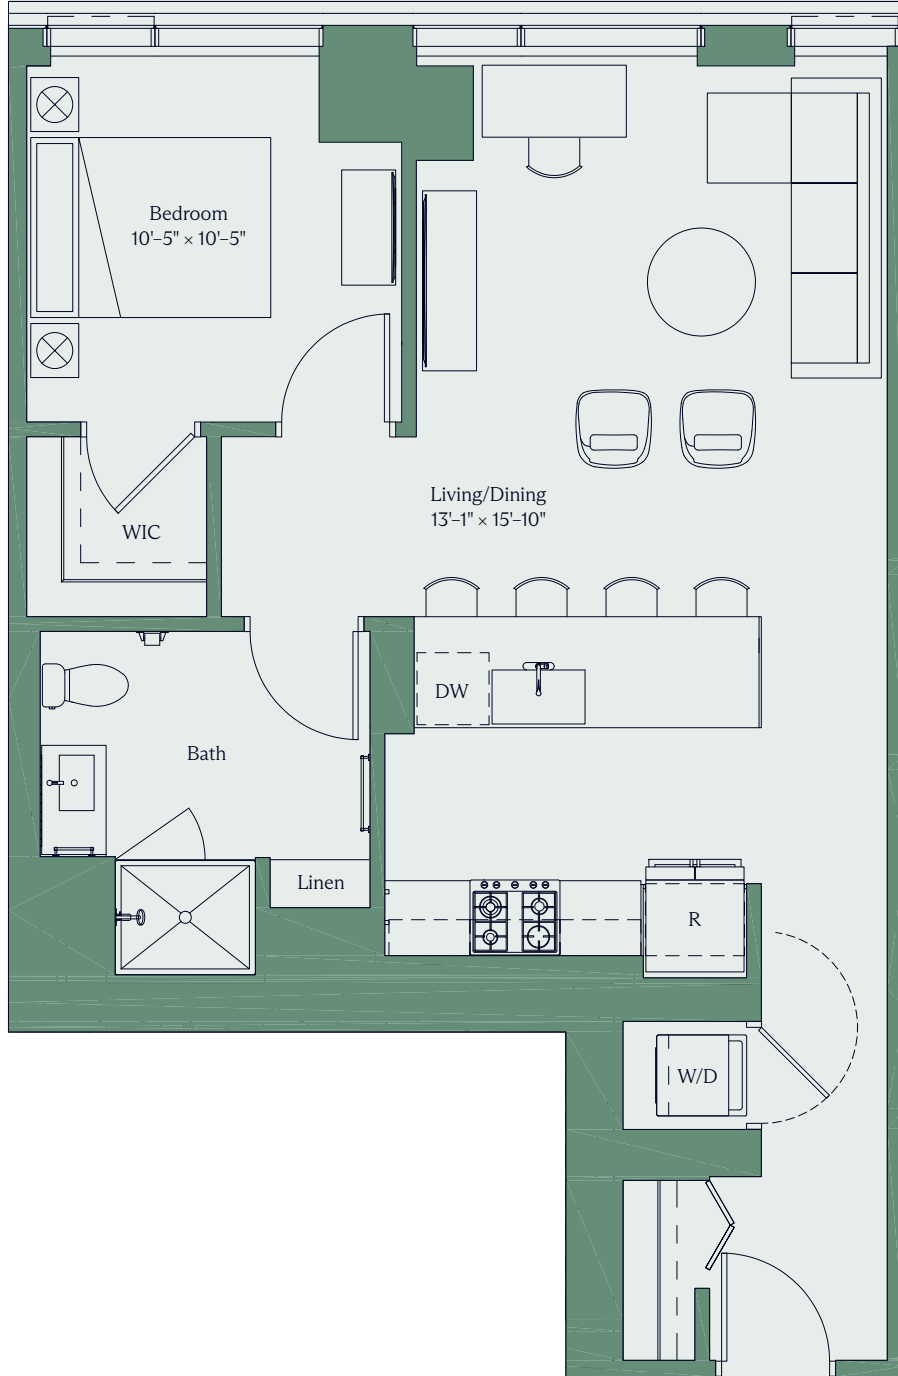

THE dylan

Unit 1205

1 Bed 1 Bath 764 SF

Morgan St.

N >

Floor plans and dimensions are for reference only. Layout of room sizes and finishes shall be as constructed. Accuracy of information including measurements is not guaranteed. All advertising, promotional materials, site plans and pricing information associated with the project and the units described herein (including, without limitation, to materials, finish selections and specifications), if any, are preliminary in nature and are subject to change without notice.