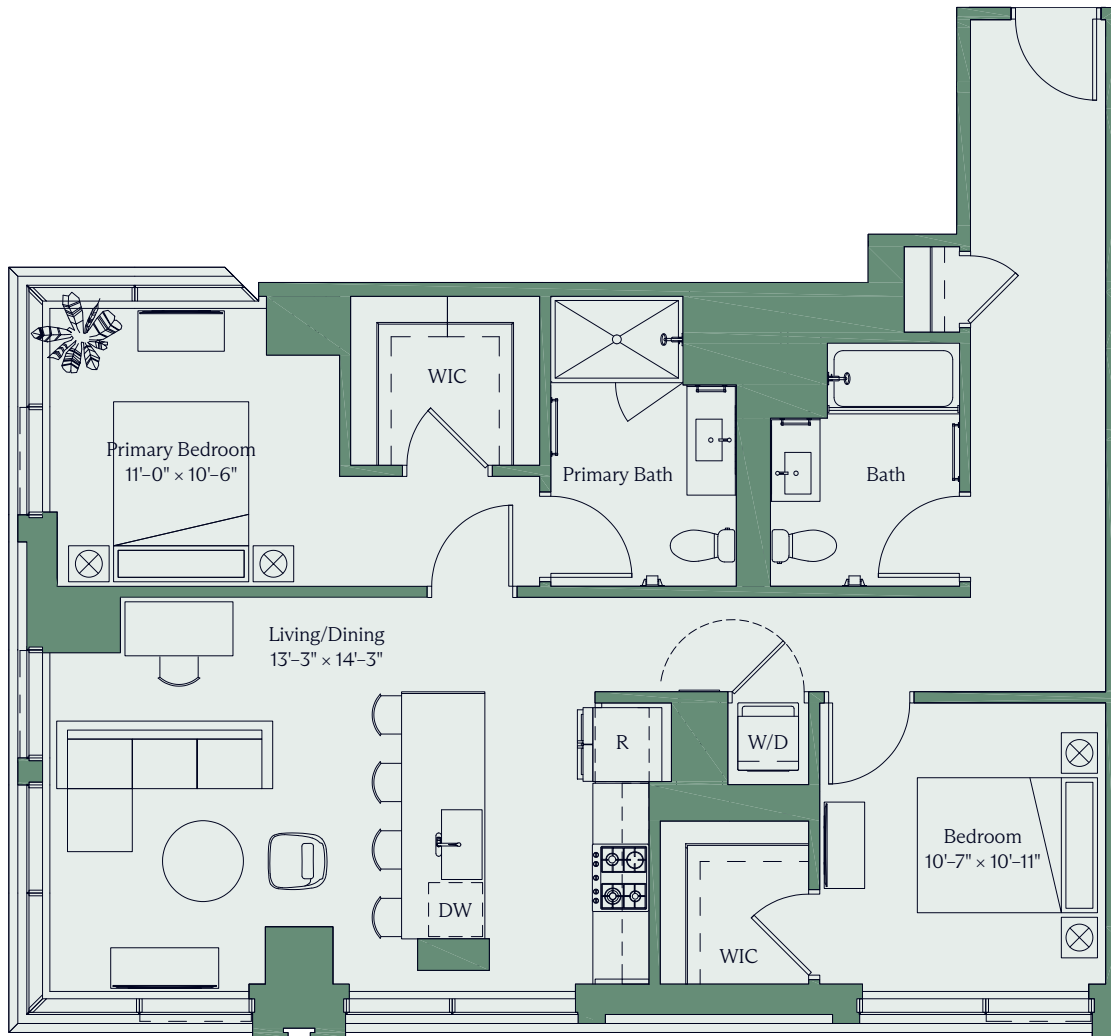

THE dylan

Unit 1212 ADA Unit
 2 Bed 2 Bath 1,144 SF

Floor plans and dimensions are for reference only. Layout of room sizes and finishes shall be as constructed. Accuracy of information including measurements is not guaranteed. All advertising, promotional materials, site plans and pricing information associated with the project and the units described herein (including, without limitation, to materials, finish selections and specifications), if any, are preliminary in nature and are subject to change without notice.