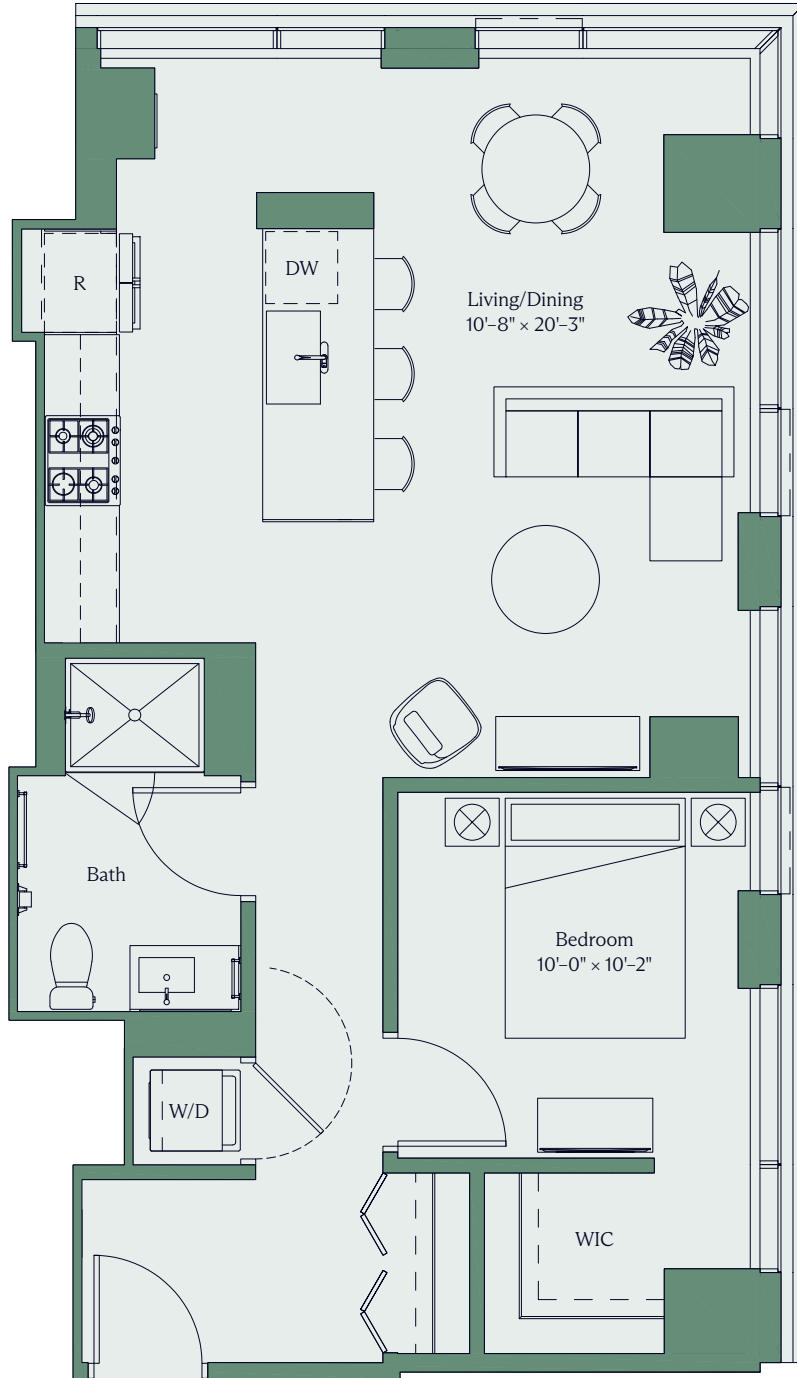

THE dylan

Unit 1501

1 Bed 1 Bath 773 SF

Morgan St.

N >

Floor plans and dimensions are for reference only. Layout of room sizes and finishes shall be as constructed. Accuracy of information including measurements is not guaranteed. All advertising, promotional materials, site plans and pricing information associated with the project and the units described herein (including, without limitation, to materials, finish selections and specifications), if any, are preliminary in nature and are subject to change without notice.