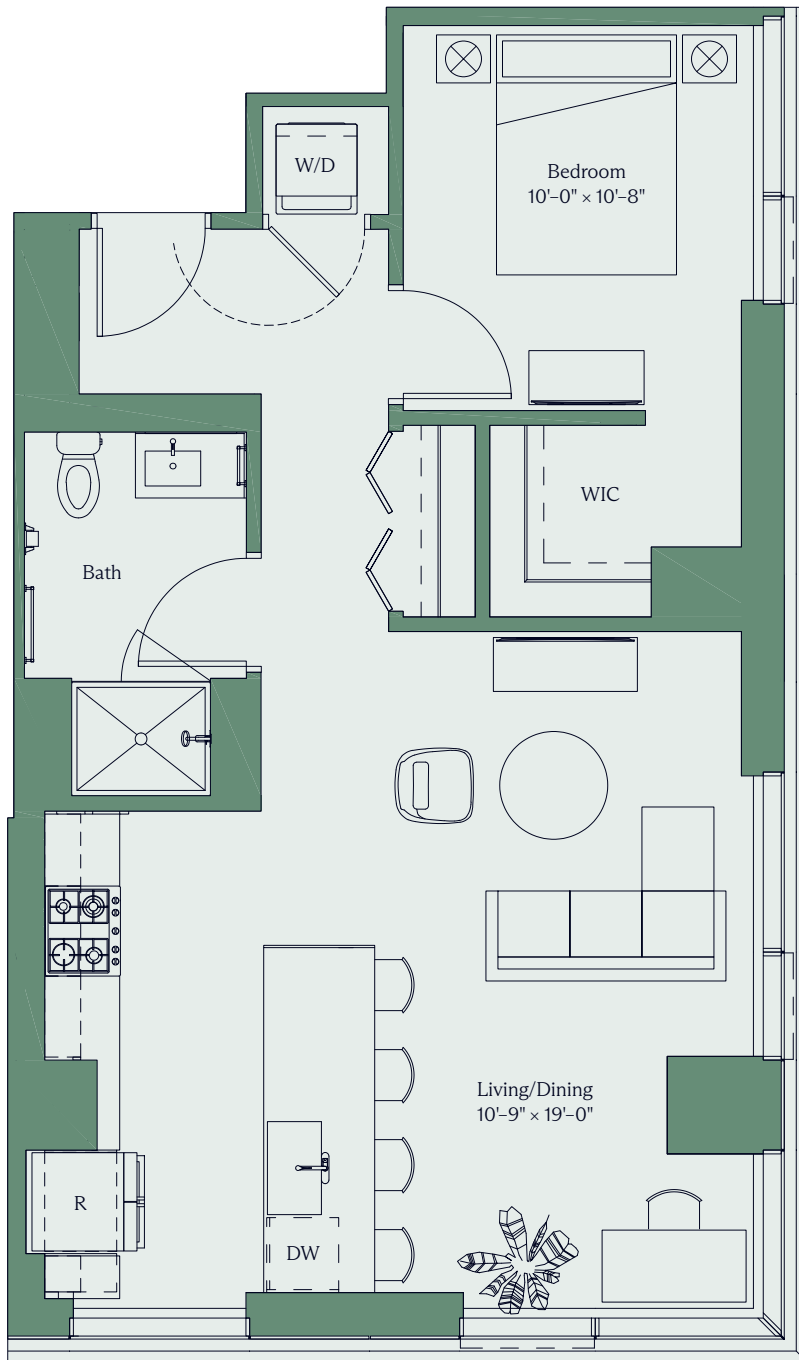

# THE dylan

**Unit 1502**  
1 Bed 1 Bath 751 SF

Floor plans and dimensions are for reference only. Layout of room sizes and finishes shall be as constructed. Accuracy of information including measurements is not guaranteed. All advertising, promotional materials, site plans and pricing information associated with the project and the units described herein (including, without limitation, to materials, finish selections and specifications), if any, are preliminary in nature and are subject to change without notice.