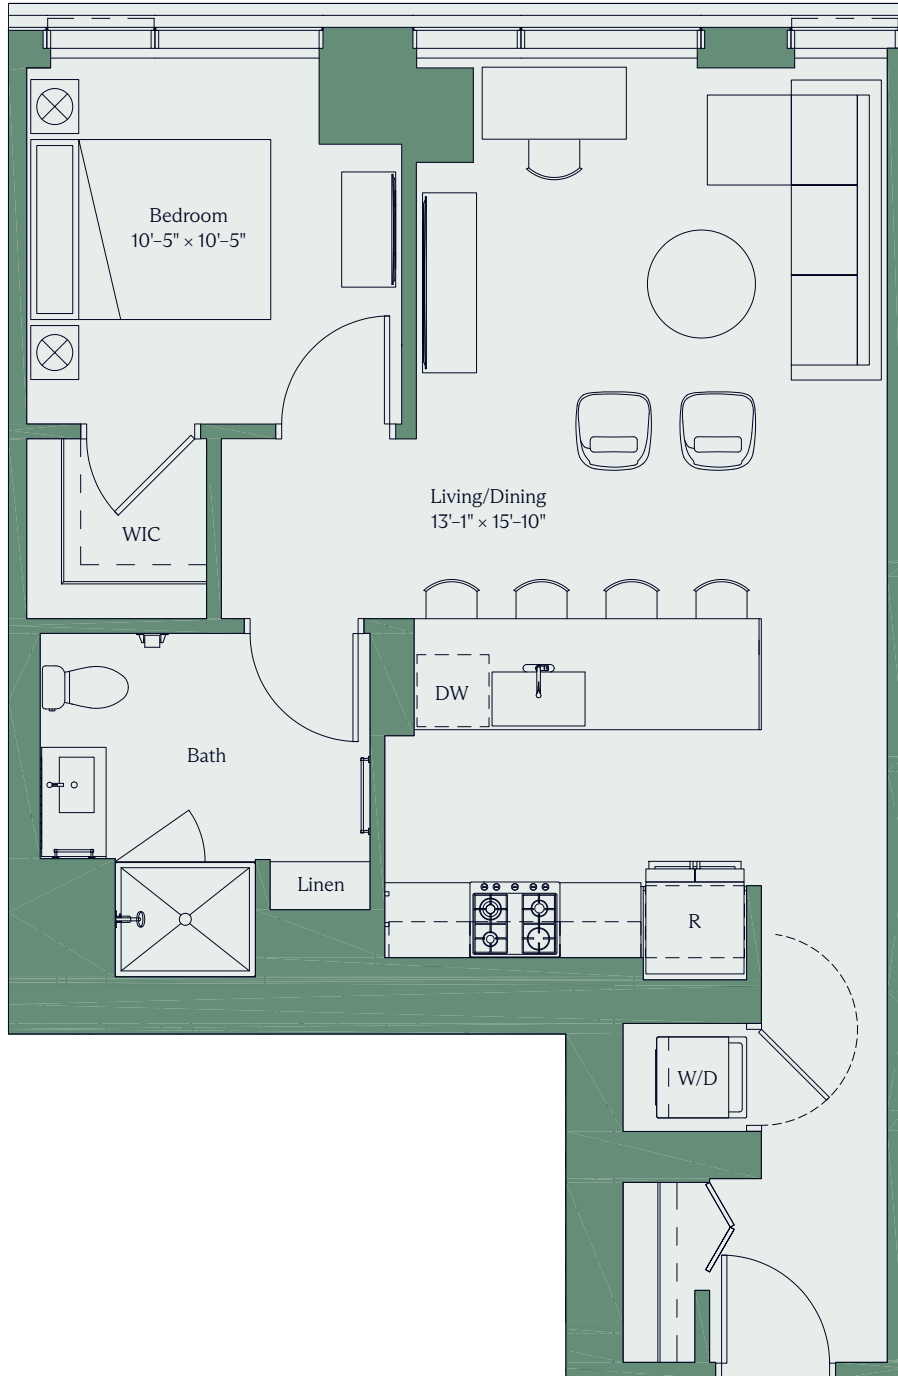

# THE dylan

Unit 1505

1 Bed 1 Bath 764 SF

Morgan St.

N >

Floor plans and dimensions are for reference only. Layout of room sizes and finishes shall be as constructed. Accuracy of information including measurements is not guaranteed. All advertising, promotional materials, site plans and pricing information associated with the project and the units described herein (including, without limitation, to materials, finish selections and specifications), if any, are preliminary in nature and are subject to change without notice.