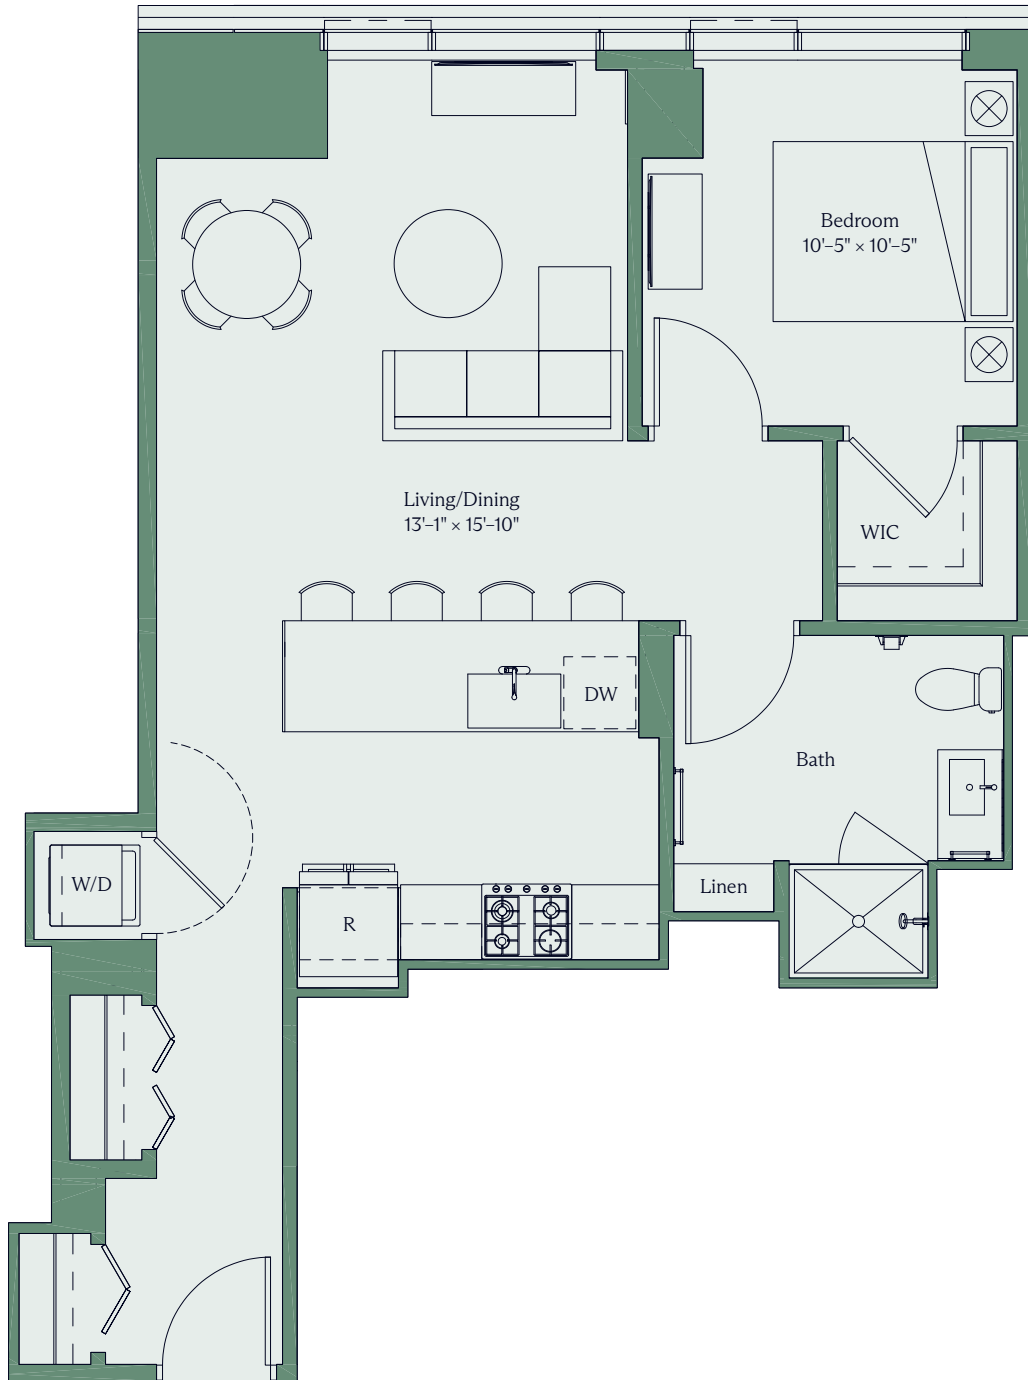

# THE dylan

Unit 1507  
1 Bed 1 Bath 739 SF

Floor plans and dimensions are for reference only. Layout of room sizes and finishes shall be as constructed. Accuracy of information including measurements is not guaranteed. All advertising, promotional materials, site plans and pricing information associated with the project and the units described herein (including, without limitation, to materials, finish selections and specifications), if any, are preliminary in nature and are subject to change without notice.