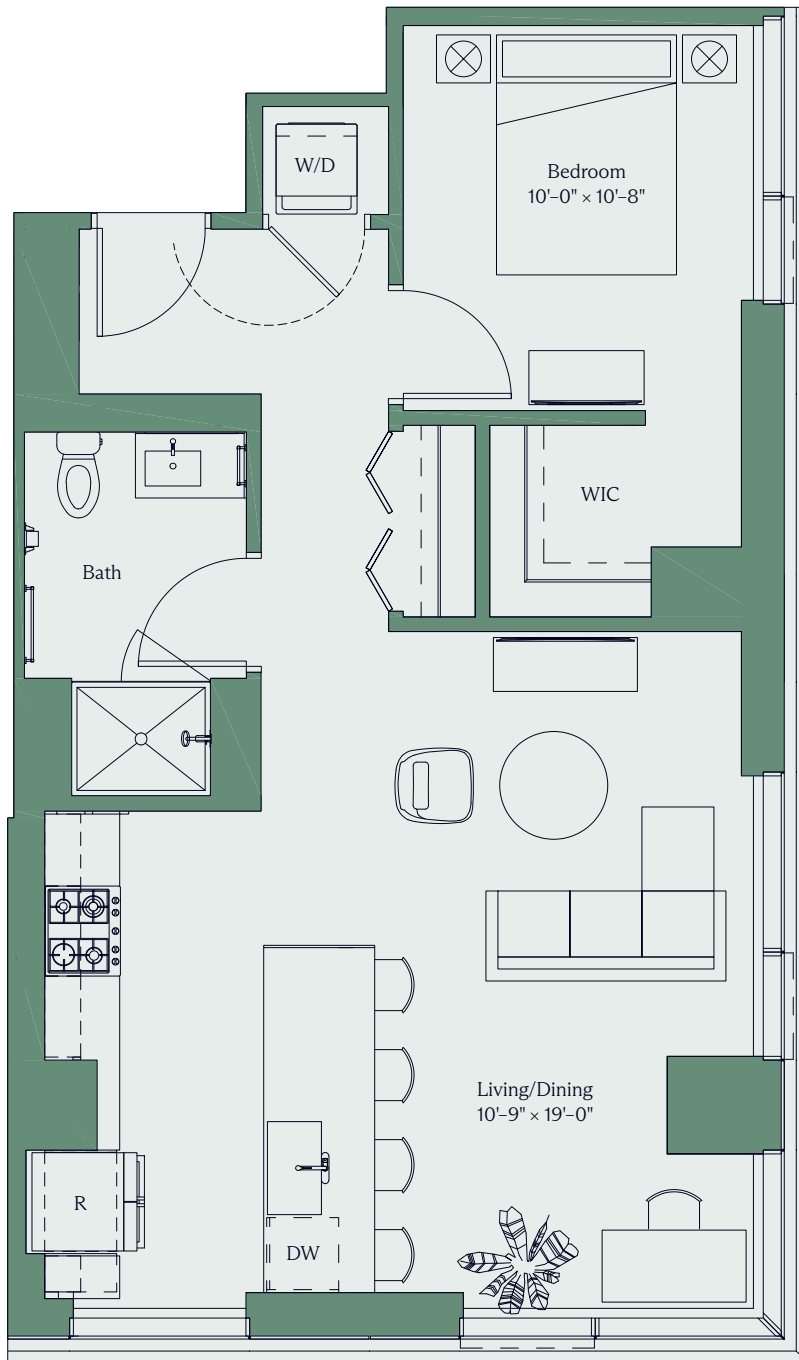

THE dylan

Unit 1602

1 Bed 1 Bath 751 SF

Morgan St.

N >

Floor plans and dimensions are for reference only. Layout of room sizes and finishes shall be as constructed. Accuracy of information including measurements is not guaranteed. All advertising, promotional materials, site plans and pricing information associated with the project and the units described herein (including, without limitation, to materials, finish selections and specifications), if any, are preliminary in nature and are subject to change without notice.