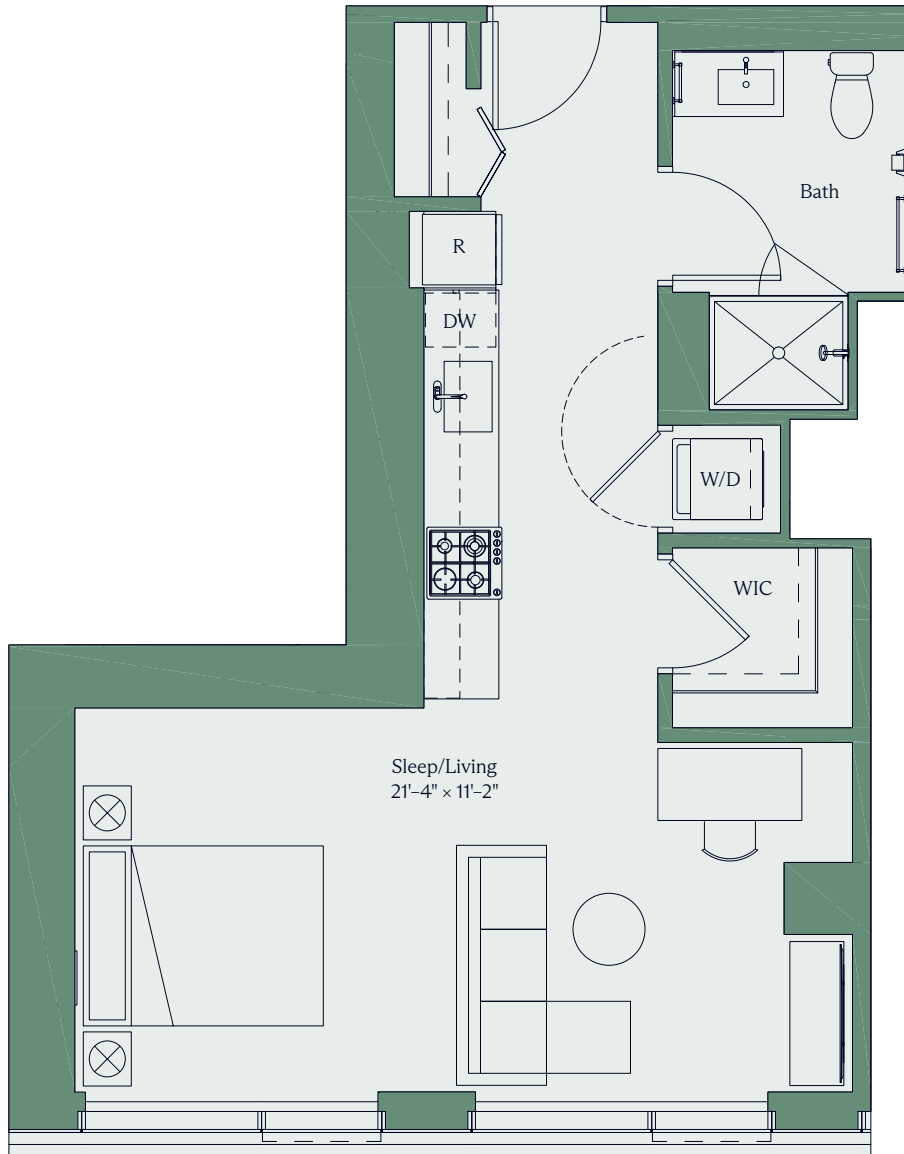

THE dylan

Unit 1608
 Studio 1 Bath 568 SF

Floor plans and dimensions are for reference only. Layout of room sizes and finishes shall be as constructed. Accuracy of information including measurements is not guaranteed. All advertising, promotional materials, site plans and pricing information associated with the project and the units described herein (including, without limitation, to materials, finish selections and specifications), if any, are preliminary in nature and are subject to change without notice.