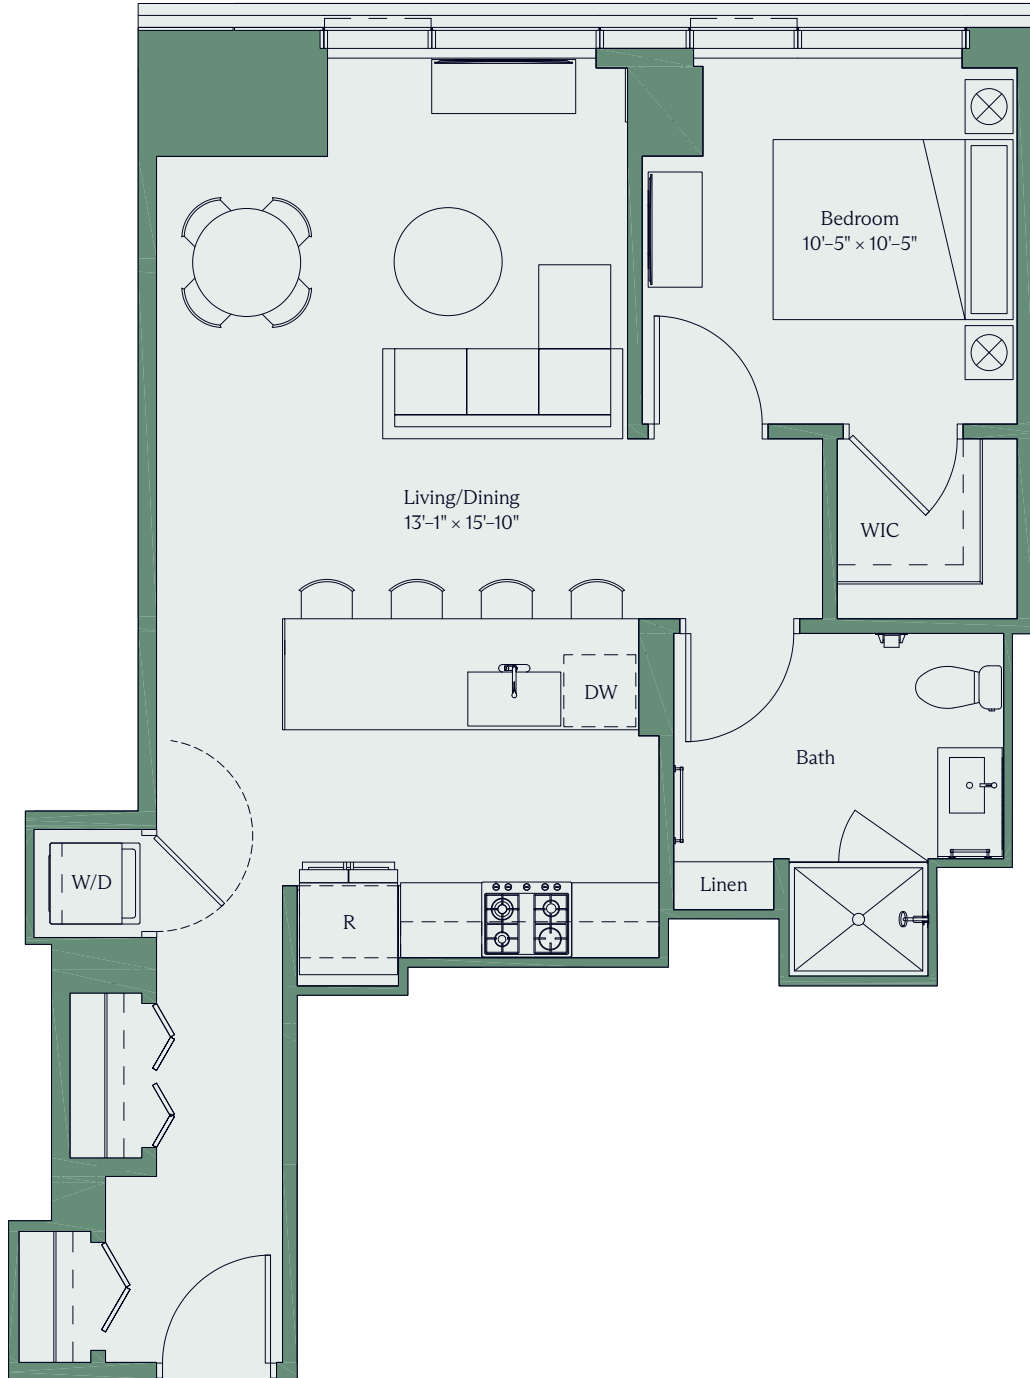

THE dylan

Unit 1707

1 Bed 1 Bath 739 SF

Floor plans and dimensions are for reference only. Layout of room sizes and finishes shall be as constructed. Accuracy of information including measurements is not guaranteed. All advertising, promotional materials, site plans and pricing information associated with the project and the units described herein (including, without limitation, to materials, finish selections and specifications), if any, are preliminary in nature and are subject to change without notice.