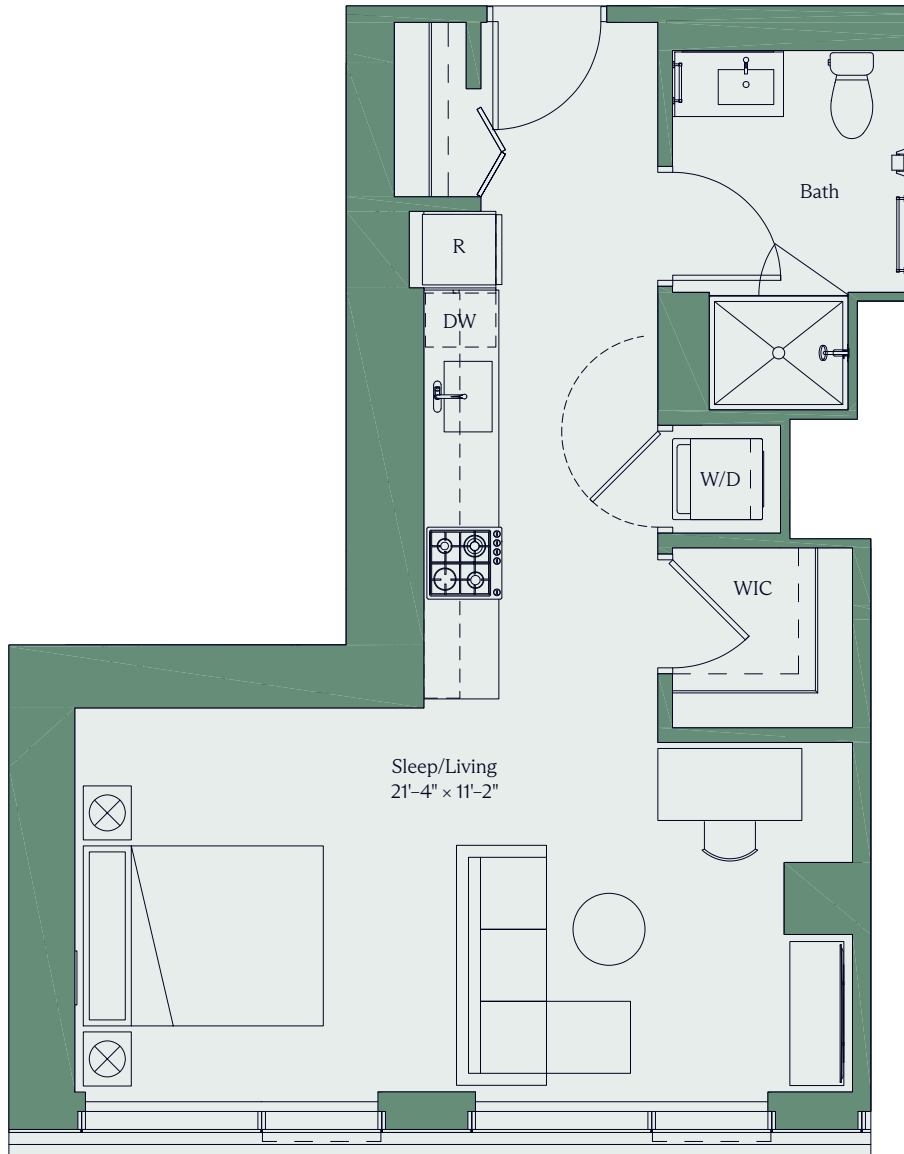

THE dylan

Unit 1708
 Studio 1 Bath 568 SF

Floor plans and dimensions are for reference only. Layout of room sizes and finishes shall be as constructed. Accuracy of information including measurements is not guaranteed. All advertising, promotional materials, site plans and pricing information associated with the project and the units described herein (including, without limitation, to materials, finish selections and specifications), if any, are preliminary in nature and are subject to change without notice.