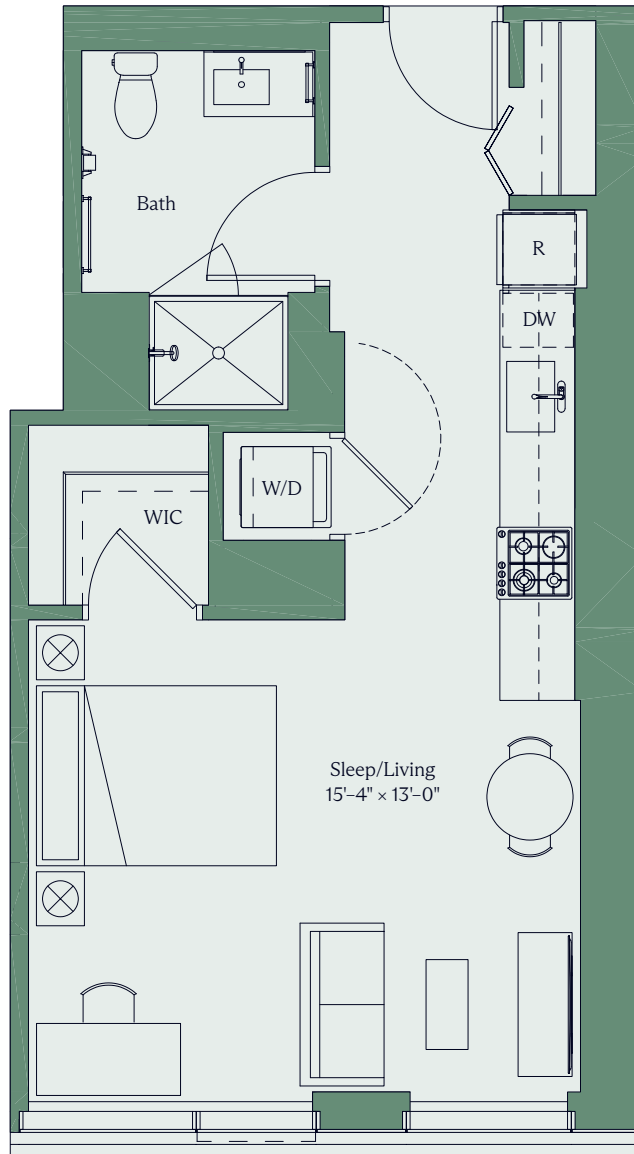

THE dylan

Unit 1806

Studio 1 Bath 512 SF

Floor plans and dimensions are for reference only. Layout of room sizes and finishes shall be as constructed. Accuracy of information including measurements is not guaranteed. All advertising, promotional materials, site plans and pricing information associated with the project and the units described herein (including, without limitation, to materials, finish selections and specifications), if any, are preliminary in nature and are subject to change without notice.