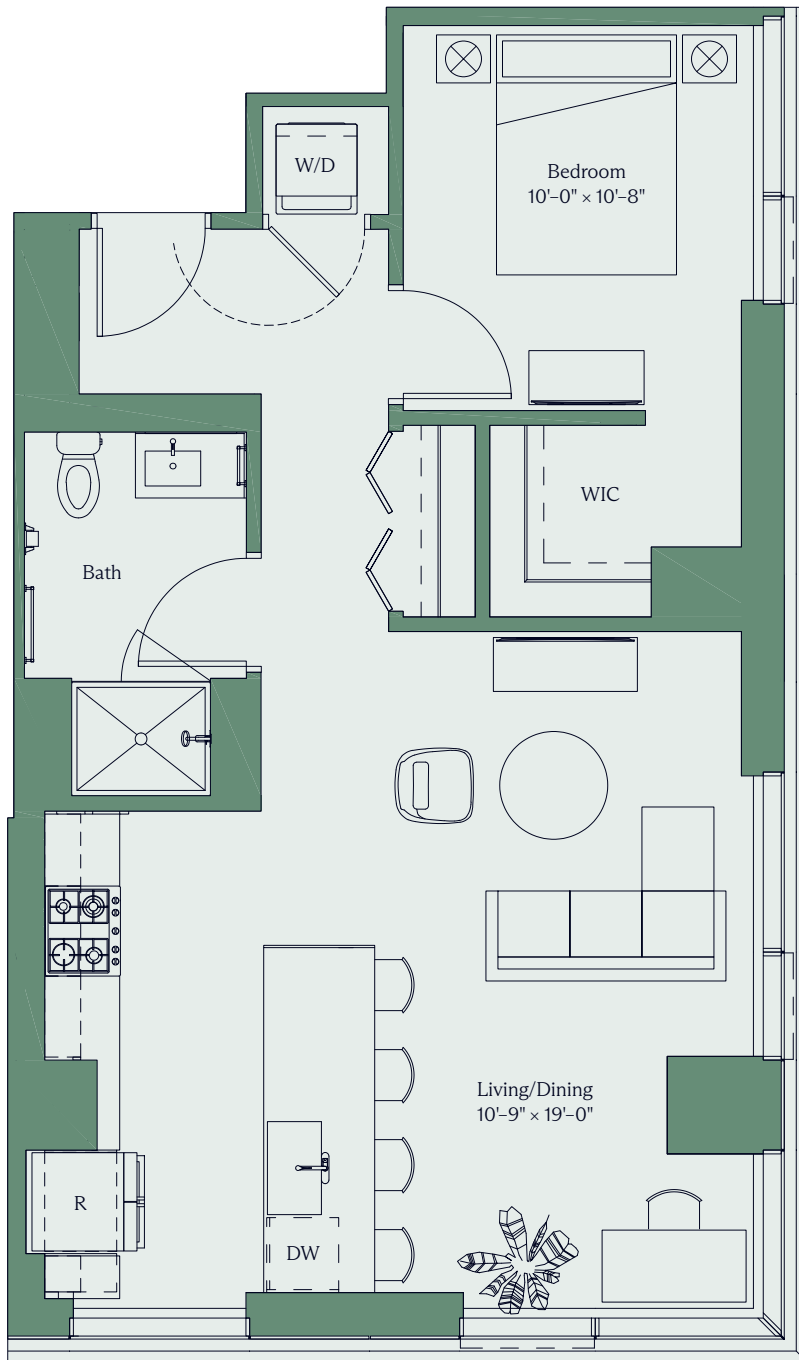

THE dylan

Unit 1902
1 Bed 1 Bath 751 SF

Floor plans and dimensions are for reference only. Layout of room sizes and finishes shall be as constructed. Accuracy of information including measurements is not guaranteed. All advertising, promotional materials, site plans and pricing information associated with the project and the units described herein (including, without limitation, to materials, finish selections and specifications), if any, are preliminary in nature and are subject to change without notice.