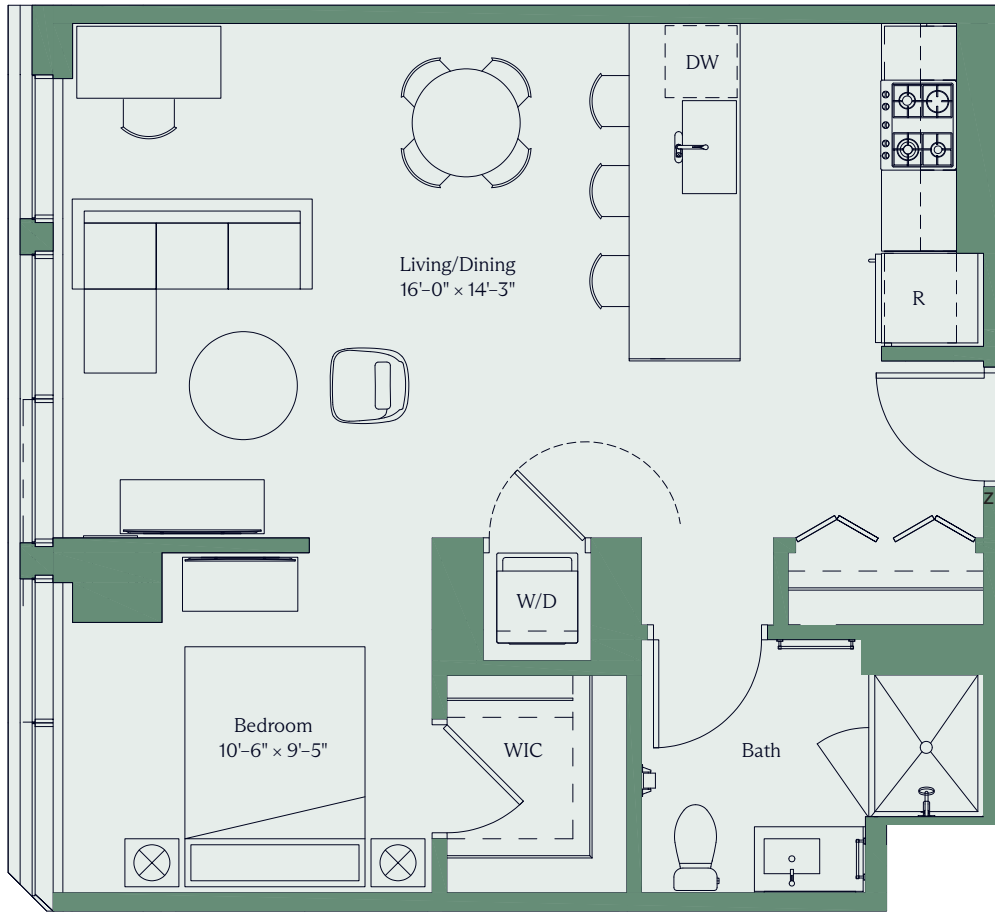

THE dylan

Unit 1913

Jr. 1 Bed 1 Bath 665 SF

Floor plans and dimensions are for reference only. Layout of room sizes and finishes shall be as constructed. Accuracy of information including measurements is not guaranteed. All advertising, promotional materials, site plans and pricing information associated with the project and the units described herein (including, without limitation, to materials, finish selections and specifications), if any, are preliminary in nature and are subject to change without notice.