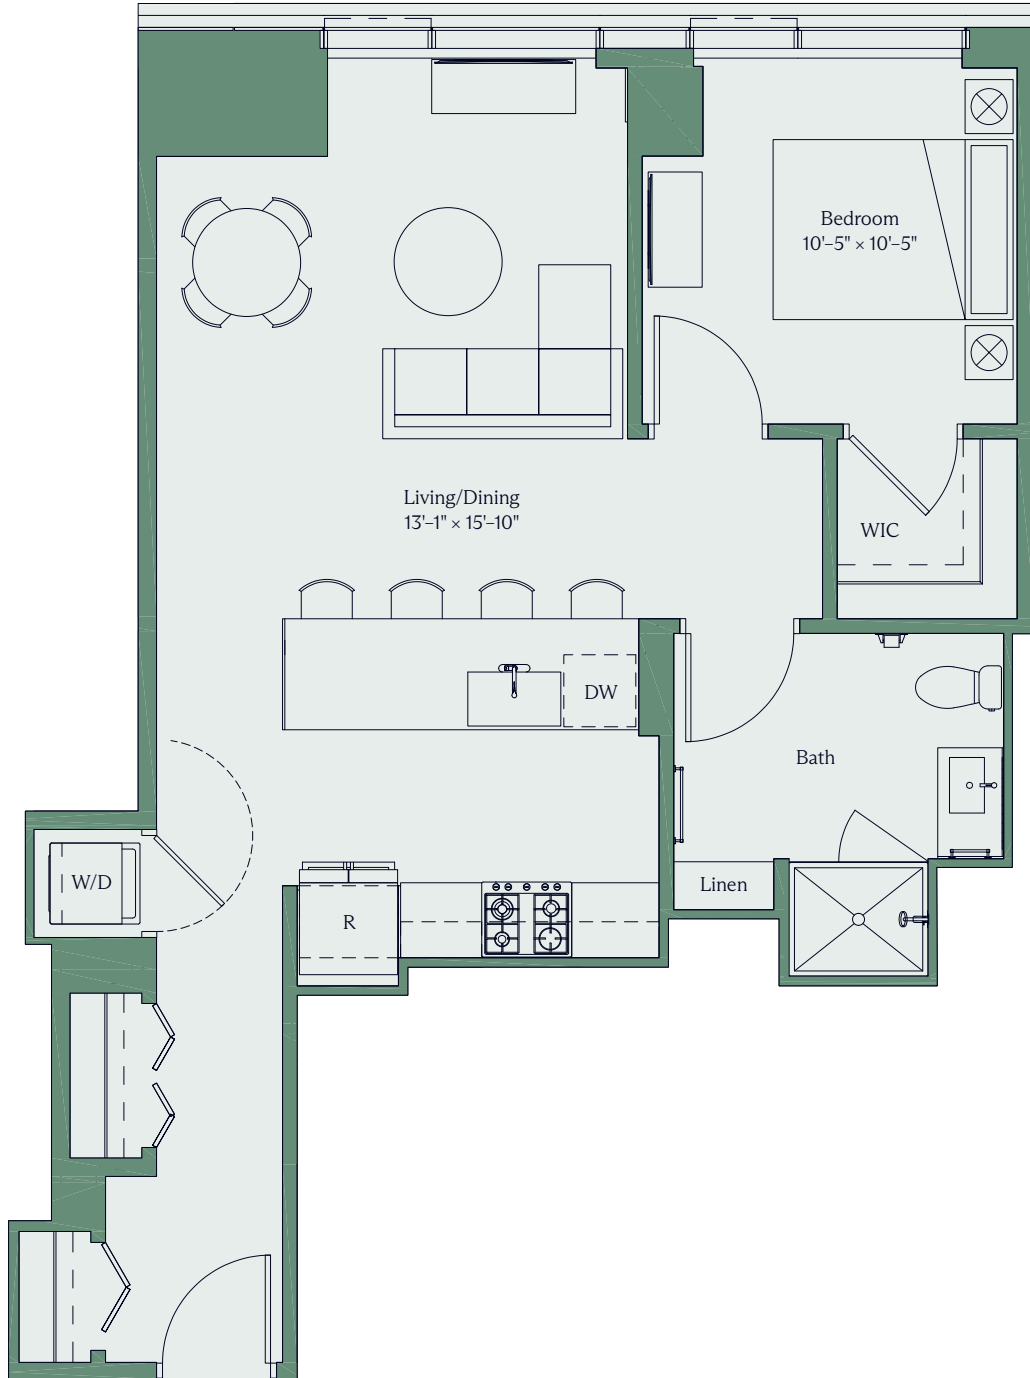

THE dylan

Unit 2007

1 Bed 1 Bath 739 SF

Floor plans and dimensions are for reference only. Layout of room sizes and finishes shall be as constructed. Accuracy of information including measurements is not guaranteed. All advertising, promotional materials, site plans and pricing information associated with the project and the units described herein (including, without limitation, to materials, finish selections and specifications), if any, are preliminary in nature and are subject to change without notice.