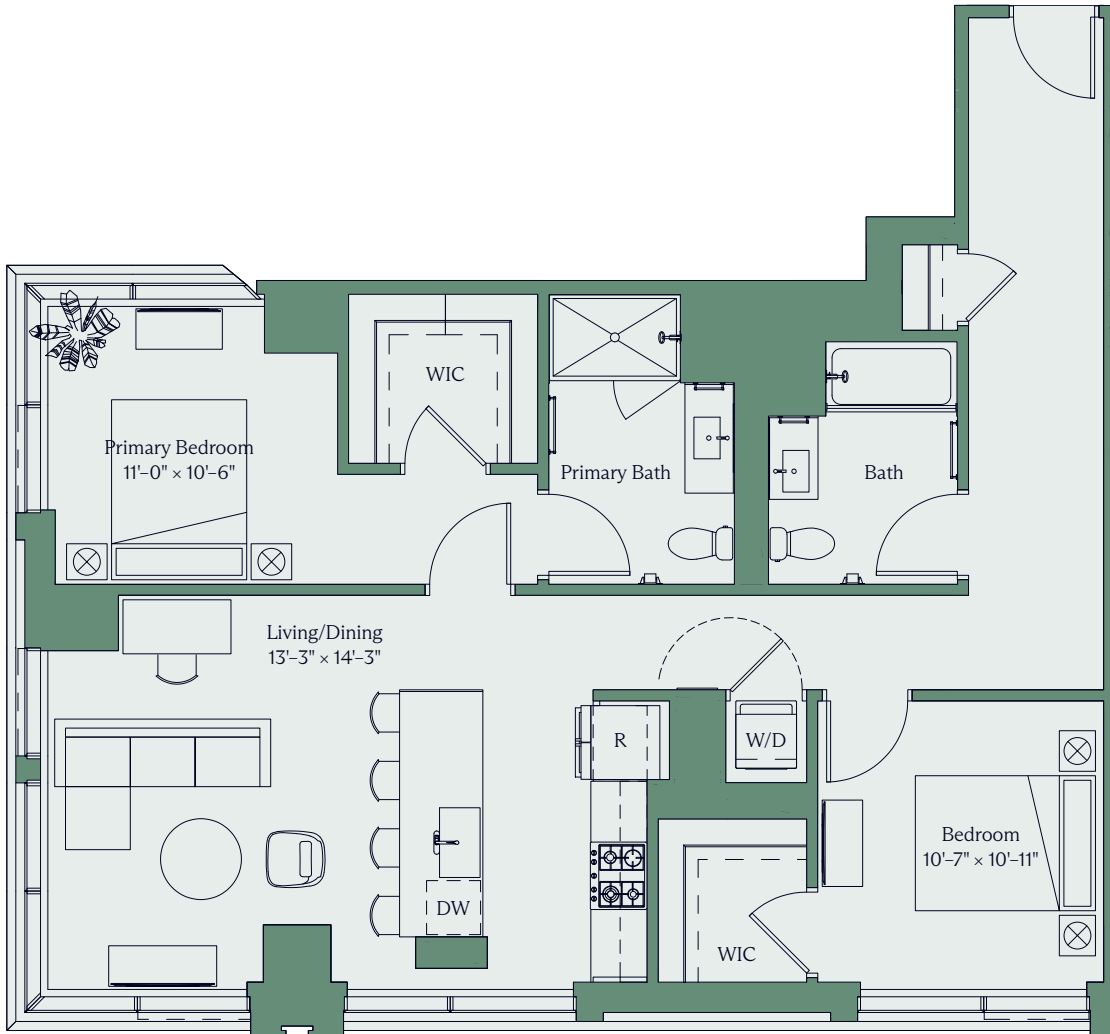

THE dylan

Unit 2012

2 Bed 2 Bath 1,144 SF

Floor plans and dimensions are for reference only. Layout of room sizes and finishes shall be as constructed. Accuracy of information including measurements is not guaranteed. All advertising, promotional materials, site plans and pricing information associated with the project and the units described herein (including, without limitation, to materials, finish selections and specifications), if any, are preliminary in nature and are subject to change without notice.