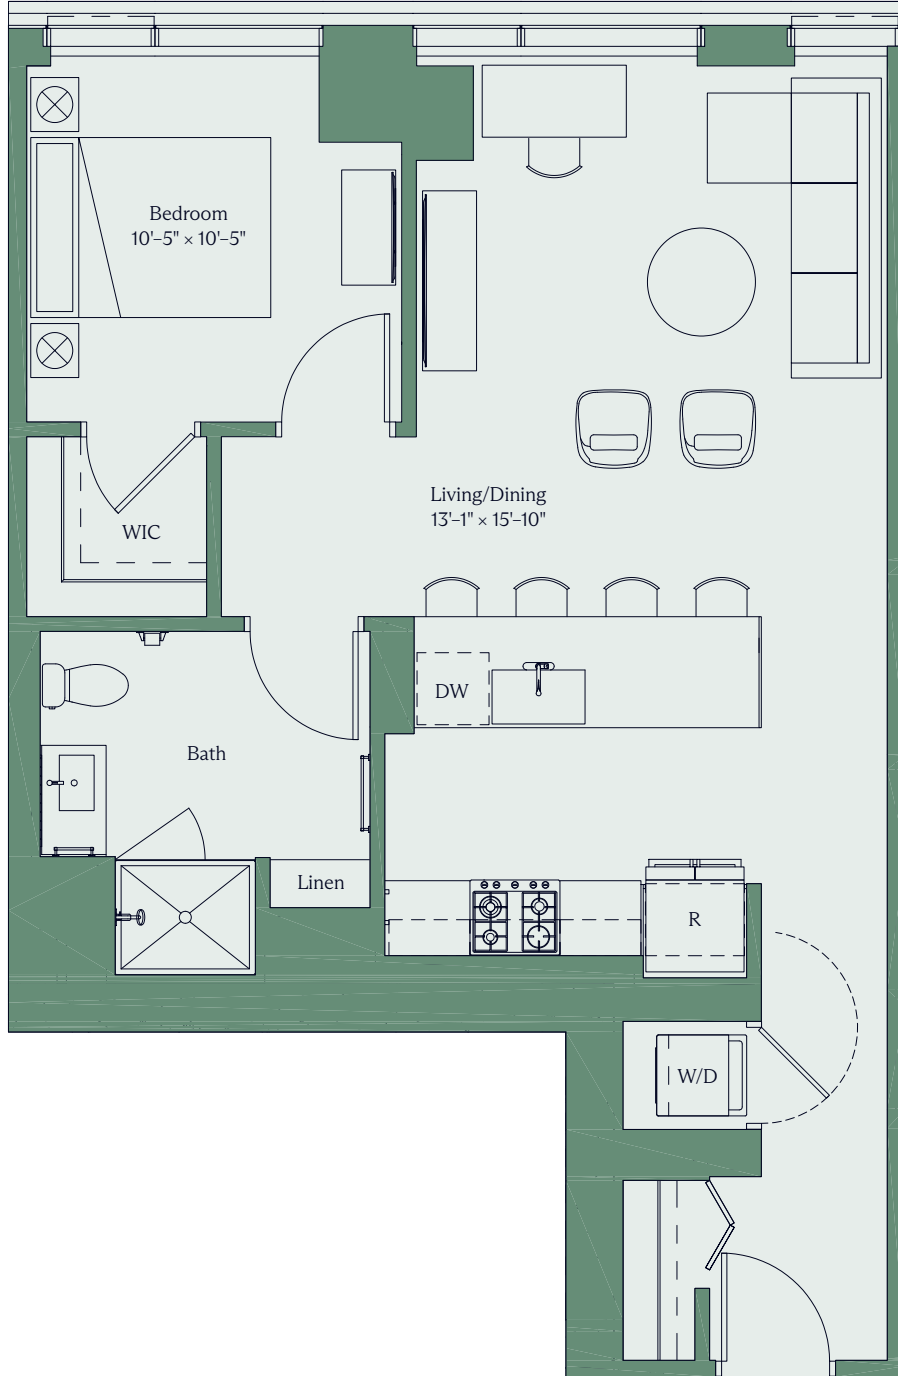

THE dylan

Unit 2105

1 Bed 1 Bath 764 SF

Morgan St.

N >

Floor plans and dimensions are for reference only. Layout of room sizes and finishes shall be as constructed. Accuracy of information including measurements is not guaranteed. All advertising, promotional materials, site plans and pricing information associated with the project and the units described herein (including, without limitation, to materials, finish selections and specifications), if any, are preliminary in nature and are subject to change without notice.