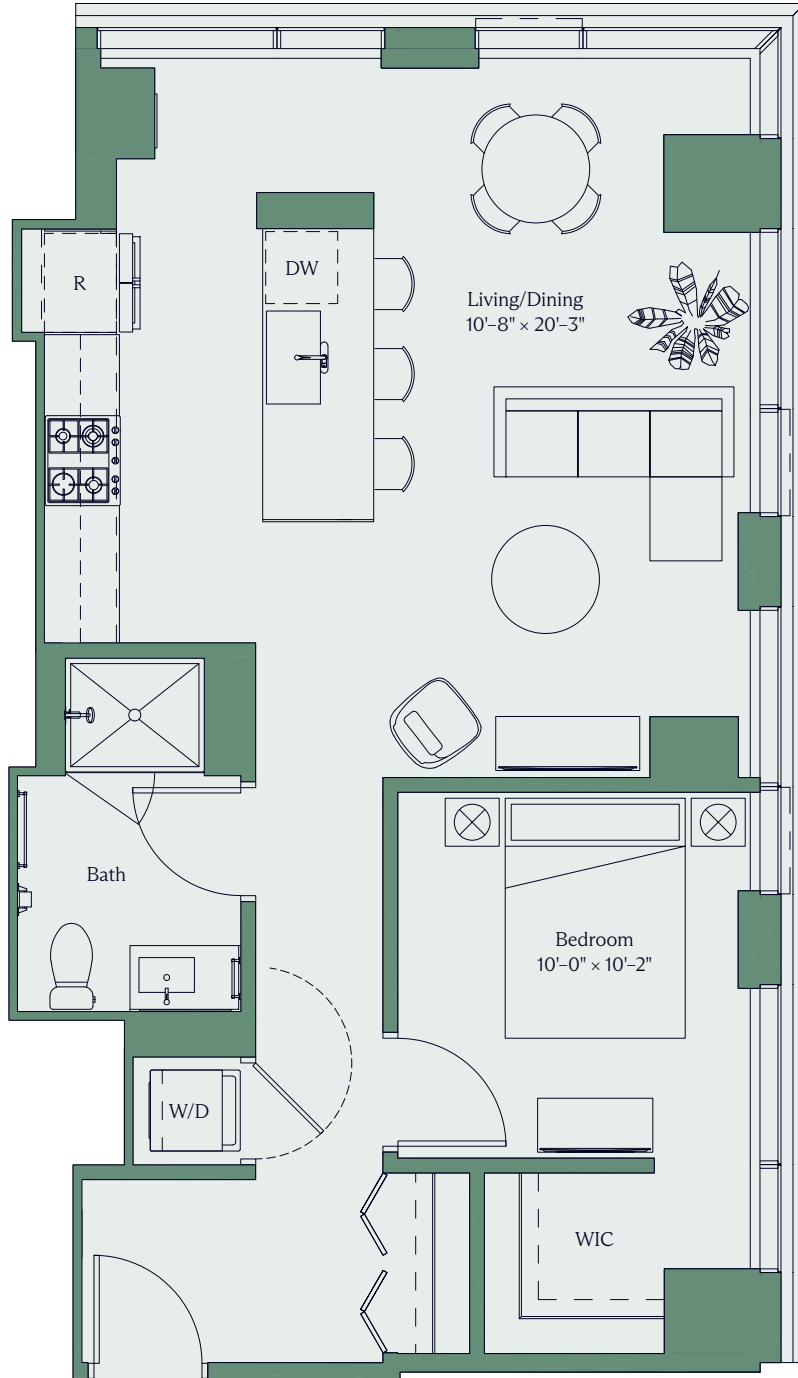

THE dylan

Unit 2201

1 Bed 1 Bath 773 SF

Morgan St.

N >

Floor plans and dimensions are for reference only. Layout of room sizes and finishes shall be as constructed. Accuracy of information including measurements is not guaranteed. All advertising, promotional materials, site plans and pricing information associated with the project and the units described herein (including, without limitation, to materials, finish selections and specifications), if any, are preliminary in nature and are subject to change without notice.