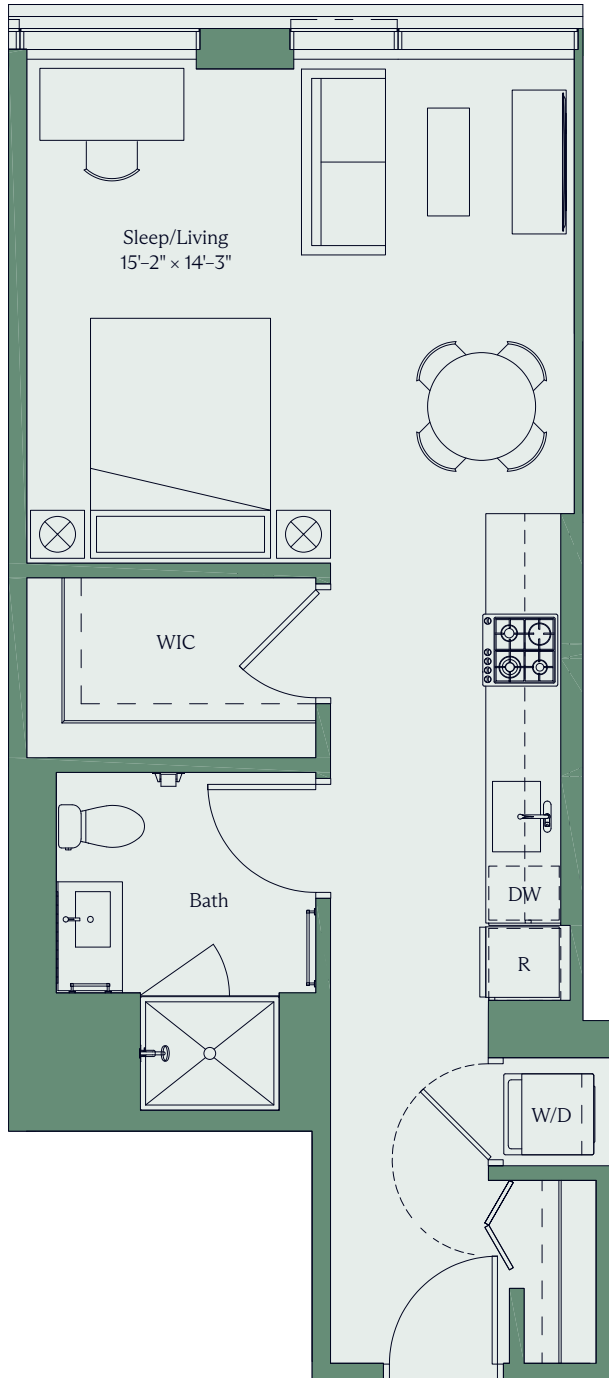

# THE dylan

Unit 2203

Studio 1 Bath 553 SF

Floor plans and dimensions are for reference only. Layout of room sizes and finishes shall be as constructed. Accuracy of information including measurements is not guaranteed. All advertising, promotional materials, site plans and pricing information associated with the project and the units described herein (including, without limitation, to materials, finish selections and specifications), if any, are preliminary in nature and are subject to change without notice.