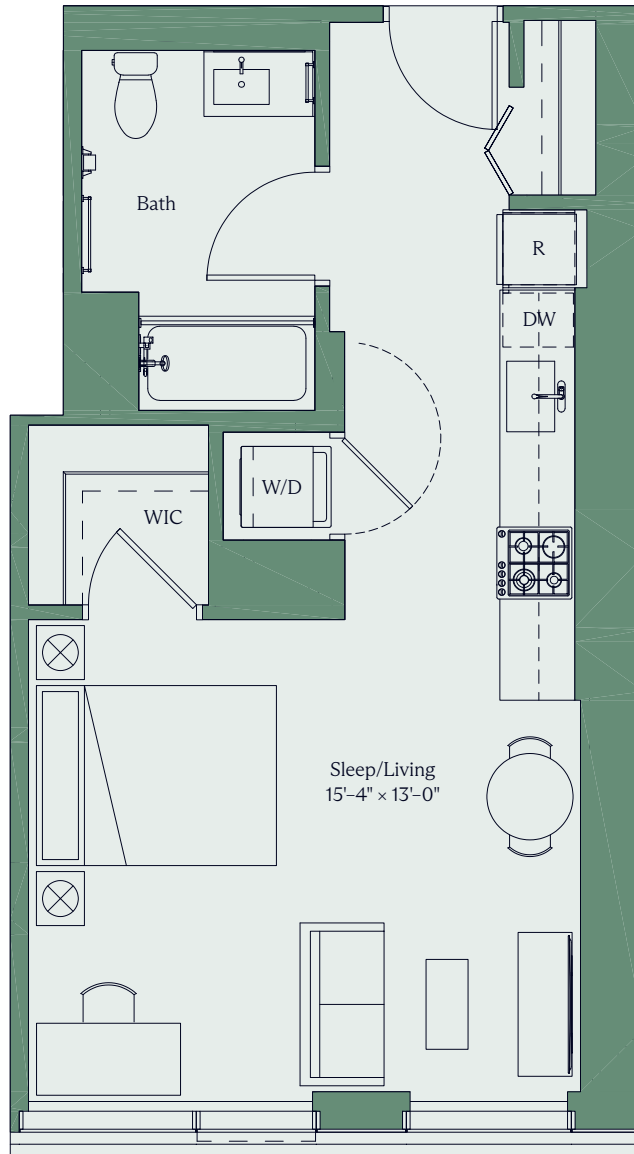

THE dylan

Unit 2206 ADA Unit
Studio 1 Bath 512 SF

Floor plans and dimensions are for reference only. Layout of room sizes and finishes shall be as constructed. Accuracy of information including measurements is not guaranteed. All advertising, promotional materials, site plans and pricing information associated with the project and the units described herein (including, without limitation, to materials, finish selections and specifications), if any, are preliminary in nature and are subject to change without notice.