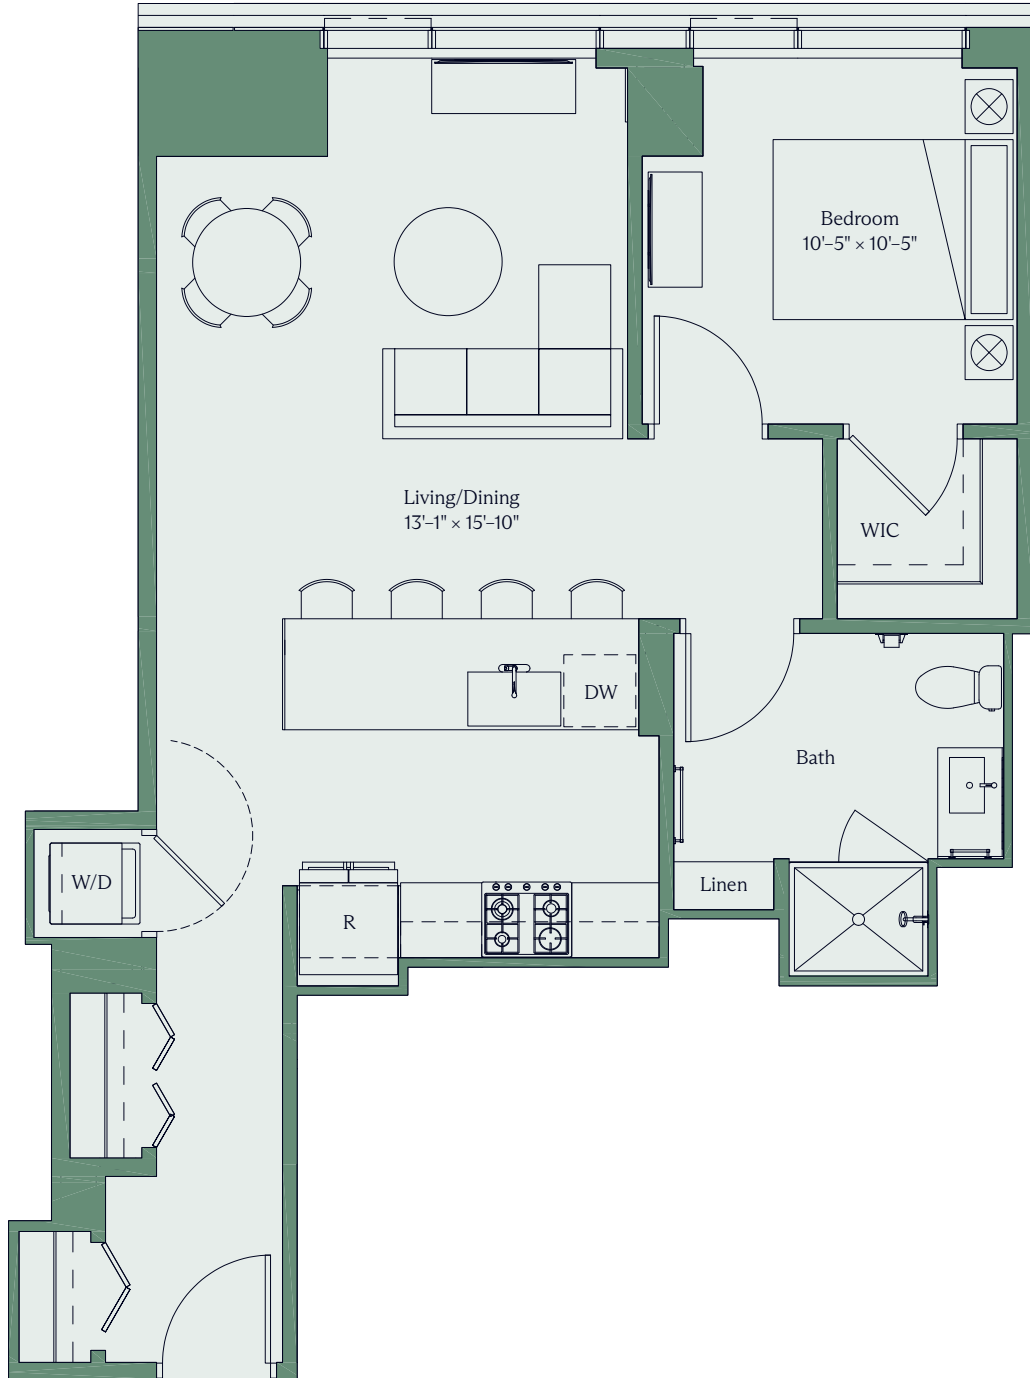

# THE dylan

Unit 2207

1 Bed 1 Bath 739 SF

Floor plans and dimensions are for reference only. Layout of room sizes and finishes shall be as constructed. Accuracy of information including measurements is not guaranteed. All advertising, promotional materials, site plans and pricing information associated with the project and the units described herein (including, without limitation, to materials, finish selections and specifications), if any, are preliminary in nature and are subject to change without notice.