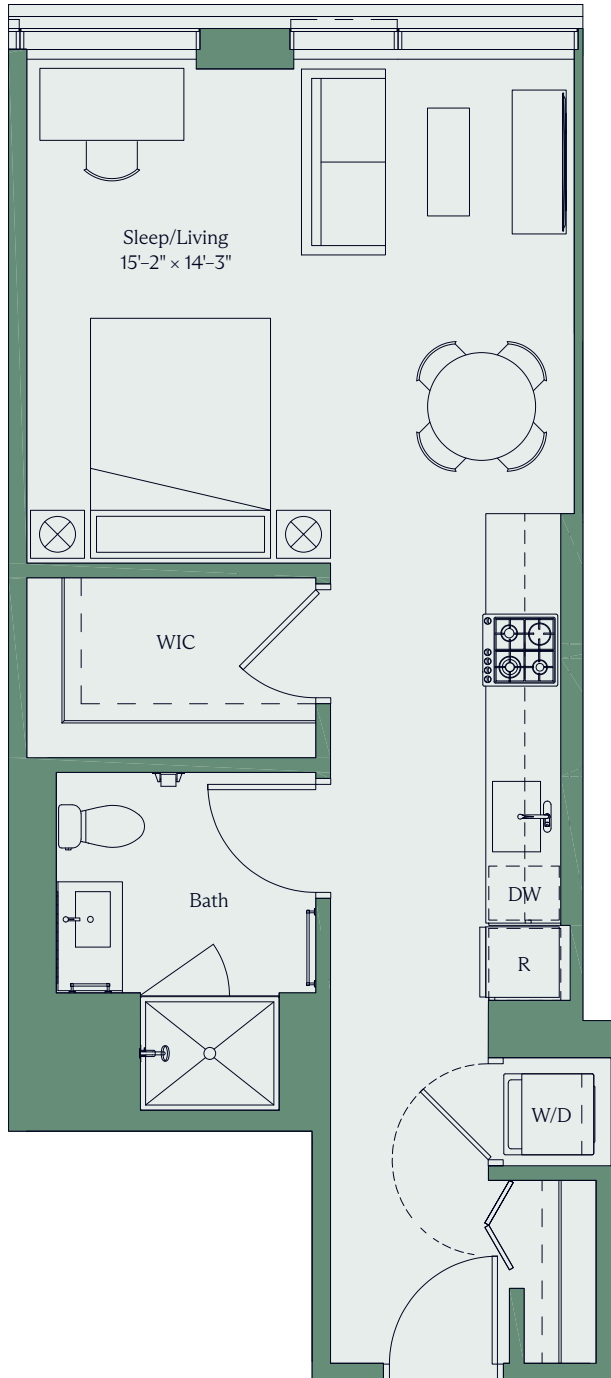

# THE dylan

Unit 2303

Studio 1 Bath 553 SF

Morgan St.

N >

Floor plans and dimensions are for reference only. Layout of room sizes and finishes shall be as constructed. Accuracy of information including measurements is not guaranteed. All advertising, promotional materials, site plans and pricing information associated with the project and the units described herein (including, without limitation, to materials, finish selections and specifications), if any, are preliminary in nature and are subject to change without notice.