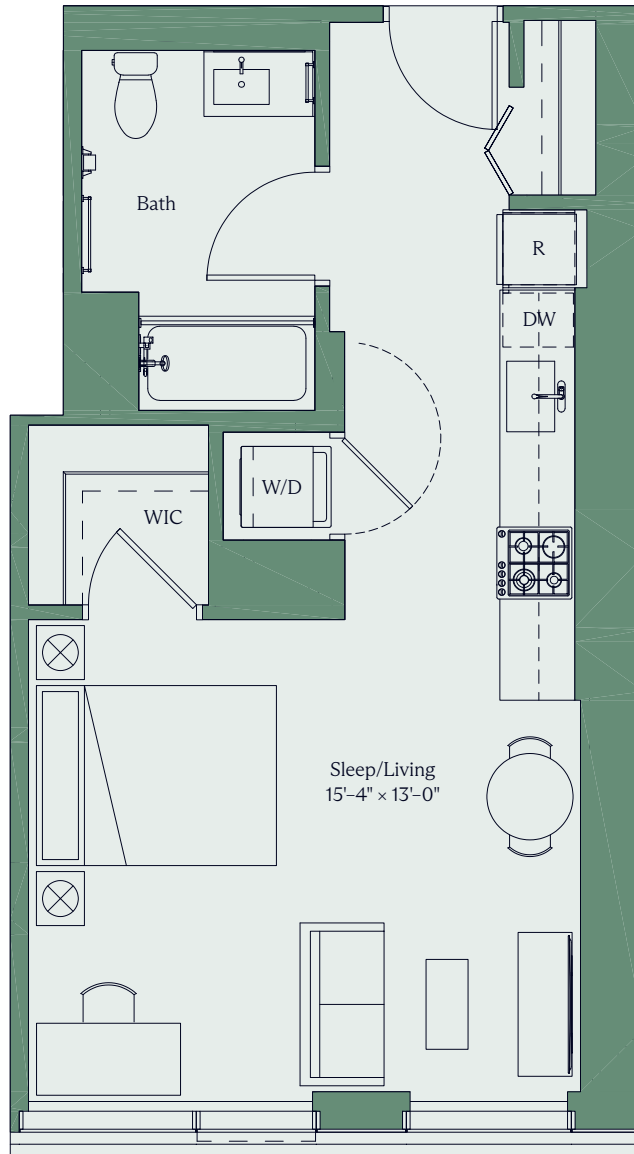

THE dylan

Unit 2706 ADA Unit
Studio 1 Bath 512 SF

Floor plans and dimensions are for reference only. Layout of room sizes and finishes shall be as constructed. Accuracy of information including measurements is not guaranteed. All advertising, promotional materials, site plans and pricing information associated with the project and the units described herein (including, without limitation, to materials, finish selections and specifications), if any, are preliminary in nature and are subject to change without notice.